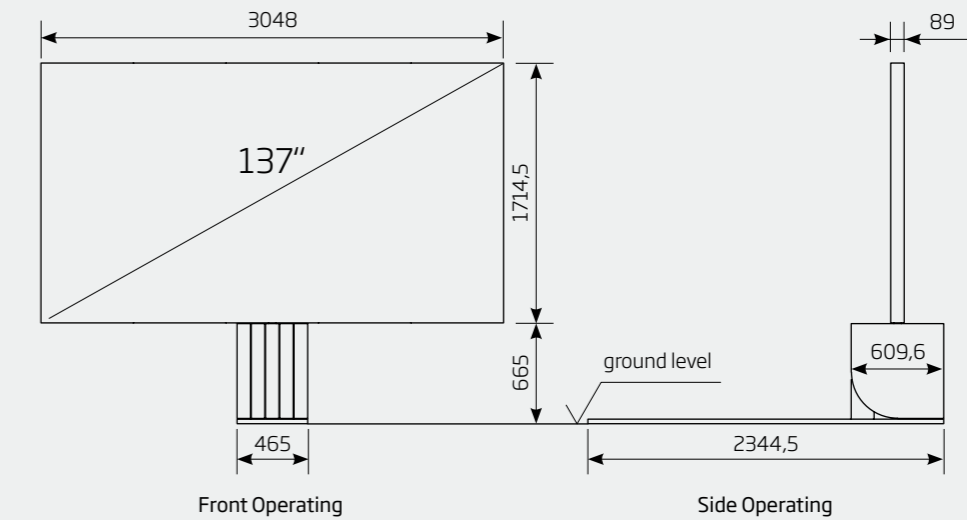

SPECIFIC FEATURES

2.1 Sound System	Remote Control
9.2 AV-Receiver	HD Video-Controller
TV rotation: 180° left and right or 90° left and right	

FEATURES

OUTDOOR VERTICAL MICROLED TV

201/144 INCH

PHYSICAL DIMENSIONS TV		201	144
LED TV size (diagonal)	inch/mm	201 / 5105	144 / 3658
LED TV size (width)	inch/mm	176.4 / 4480	126 / 3200
LED TV size (height)	inch/mm	94.5 / 2400	69 / 1760
Standard LED screen (depth)	inch/mm	3.9 / 9.9	
LED TV area	sq ft/m ²	116.3 / 10.8	60.3 / 5.6
LED TV weight	kg	1,350	600