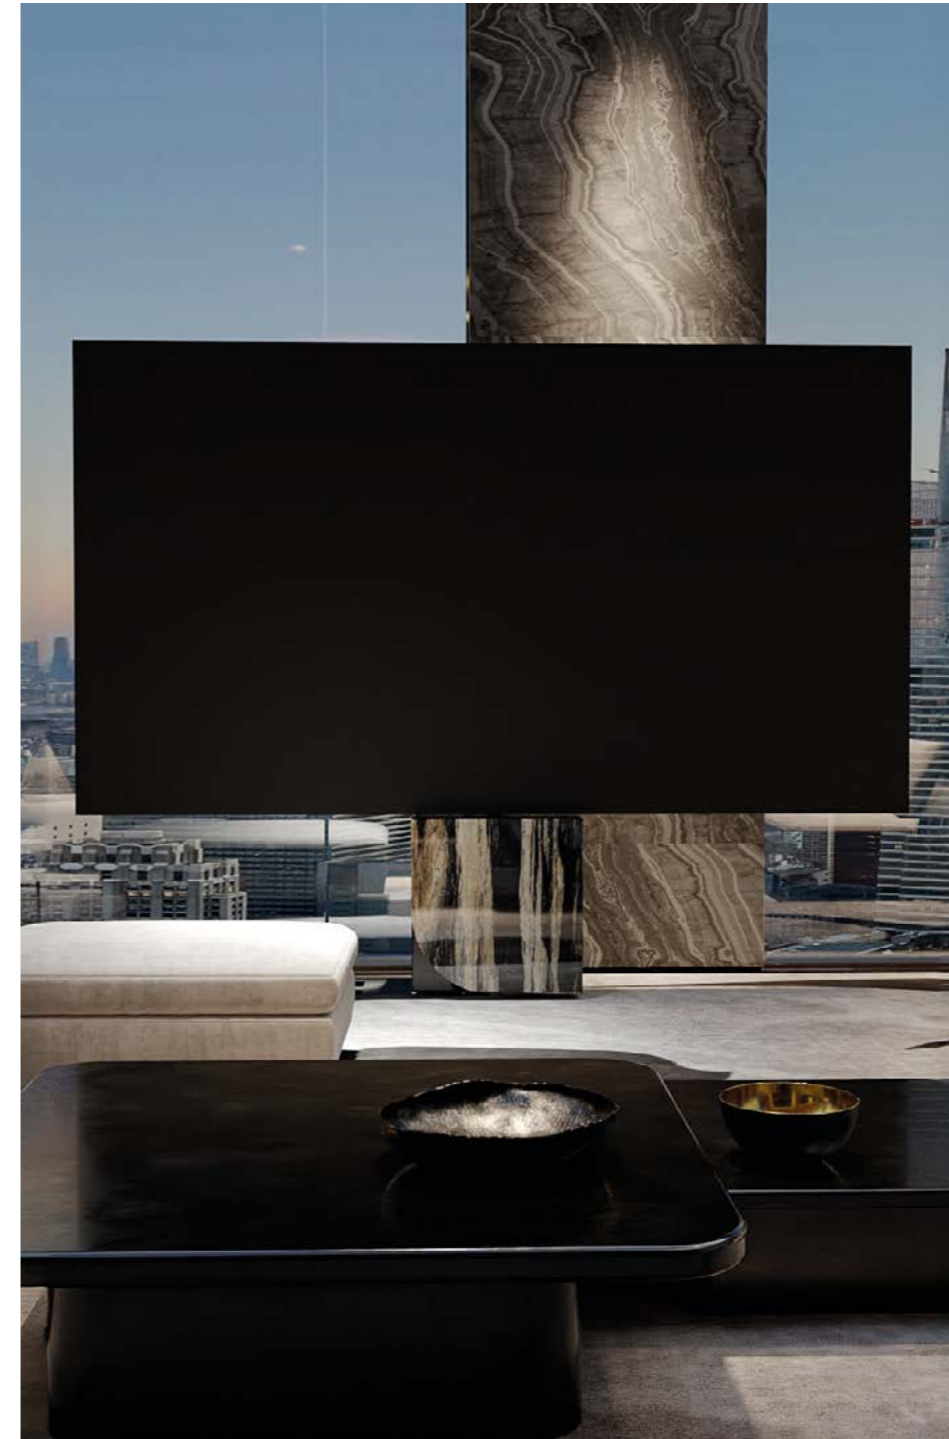

Classic & Statement Colors

Our nine Classic Colors and sixteen Statement Colors offer a broad palette to define the N1's visual identity. With surface finishes ranging from high-gloss to semi-gloss, matte, and metallic—and seven customizable design elements—the TV can be tailored precisely to complement any interior.

Wood Finish & Bespoke

Our refined Wood Finish options add natural warmth and material depth, enhancing the N1's sculptural presence. Through our Bespoke program, we invite you into a collaborative dialogue where your design vision meets our craftsmanship, enabling entirely unique combinations of colors, materials, and finishes that bring personalized elegance to any space.