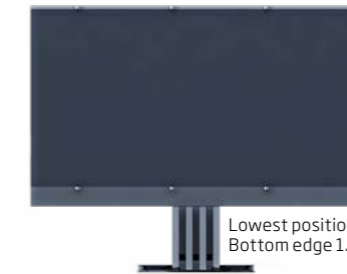

Lowest position:
Bottom edge 1.64 ft / 0.5m