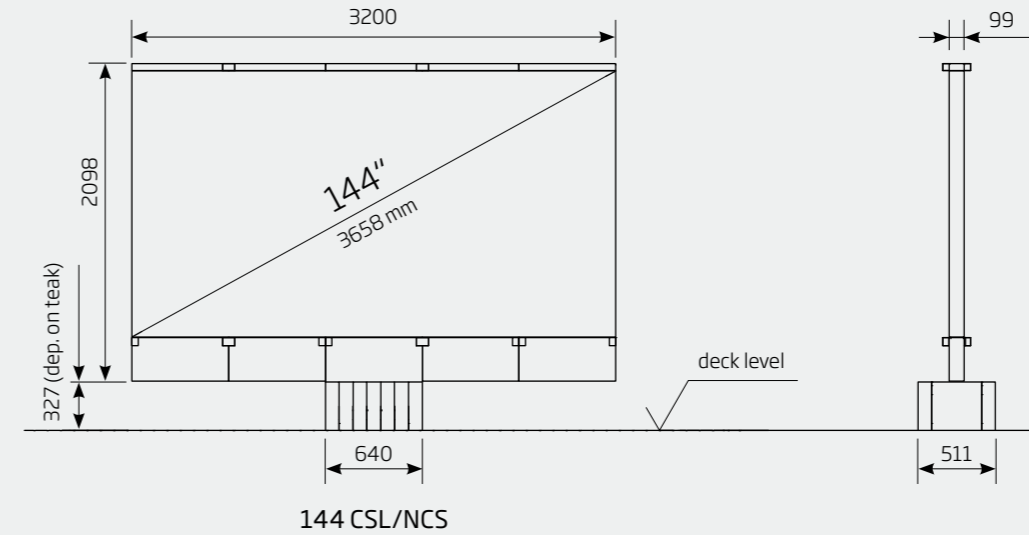

OPTIONAL

Broadband speaker peak out	watt	6 x 250	2 x 250	
Broadband speaker frequency range		60 Hz - 22 kHz		

INPUT / OUTPUT

Video input		5 x HDMI, 1 x HDCP 2.2 support (TV tuner is not included)	5 x HDMI, 1 x HDCP 2.2 support (TV tuner is not included)	2 x HDMI, 1 x HDCP 2.2 support (TV tuner is not included)
Serial in/output		2 x USB	2 x USB	1 x USB
Audio output		pre-amp, 9.2, independent sub	pre-amp, 9.2, independent sub	
Network connection		1 x RJ45	1 x RJ45	1 x RJ45

PHYSICAL DIMENSIONS TV

LED TV size (diagonal)	inch/mm	201 / 5105		144 / 3658
LED TV size (width)	inch/mm	176.4 / 4480		126 / 3200
LED TV size (height)	inch/mm	94.5 / 2400		69 / 1760
Standard LED screen (depth)	inch/mm	3.9 / 99		3.9 / 99
LED TV area	sq ft/m²	116.3 / 10.8		60.3 / 5.6
LED TV system weight	kg	2,800	1,800	1,600

PHYSICAL DIMENSIONS STOWED POSITION

Basin size (length)	inch/mm	182.3 / 4630	153 / 3876	121.5 / 3084
Basin size (width)	inch/mm	50 / 1270	48.3 / 1226	38.8 / 985
Basin size (height)	inch/mm	32.8 / 834	30 / 764	24.4 / 620

OPERATION

Power supply LED screen		3 x 400V+N+PE/32A/50-60Hz AC (3~)		
Input power max | typical	W/m²		880 | 230	
Power consumption max | typical	kW	5.7 | 19		3.8 | 14

SPECIFIC FEATURES

Electric slide mechanism for center positioning of the TV System (not for ULC + NCS)	Remote Control
9.2 AV-Receiver (not for ULC)	Automatic TV Cover
TV Rotation Angle: 90° left and 90° right	HD Video-Controller
Electric elevating lift	Marine grade materials

The information and specifications contained in this brochure are for information purposes only and are subject to change without prior notice.

CSL - center sliding of TV   NCS - no center sliding of TV   ULC - ultra compact