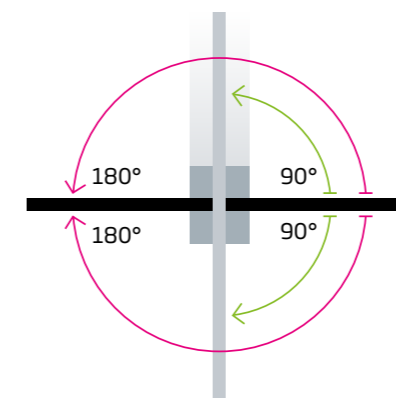

Flexible positioning

Place your TV in front of a glass window or a wall, there is no limit. Its easy-to-install and practical design adapts to your needs in any environment.

TV rotation: 180° left and right or 90° left and right