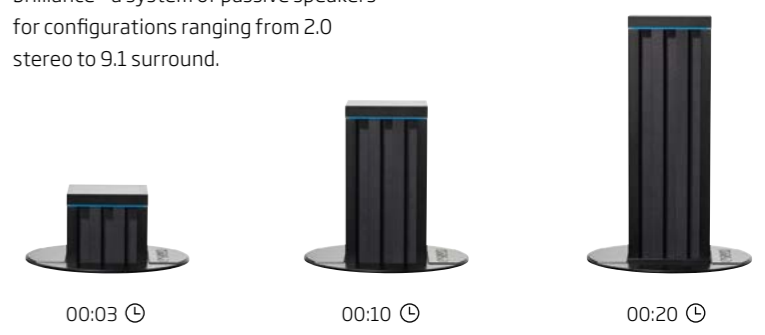

INTO THE GREAT
WIDE OPEN

C SEED HYDE 125

After a single touch on a smartphone or tablet, the C SEED Hyde 125 loudspeakers rise out of the ground, providing superior sound to round off perfect days, complement beautiful surroundings and entertain guests at garden parties.

The C SEED Hyde 125 loudspeakers are the last word in open-air sound brilliance - a system of passive speakers for configurations ranging from 2.0 stereo to 9.1 surround.

L-Acoustics passive speaker technology reproduces the entire frequency range with amazing and powerful brilliance. Each speaker projects a 110 degree beam angle, enabling the system to cover even large scale terraces while providing a thoroughly solid, stable sound experience.