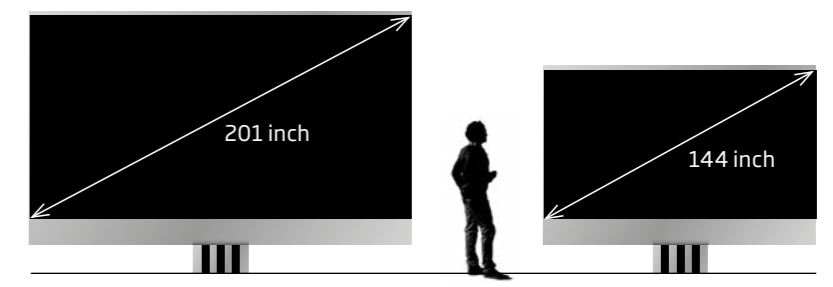

A CHOICE OF SIZES: 201/144 INCHES FEATURES

C SEED HLR TV systems are available in 201 inch and 144 inch screen diagonals to accommodate to the available space for the necessary integration box. Both sets share the same lifting action, design concept and technologies. The size difference results from the number of seamlessly unfolding MicroLED columns, with five columns making up the 144 inch set and seven columns unfolding the huge 201 inch screen.

EXTENDED COLUMN OPTION

The HLR TV screens can be ordered with the standard TV column height or with an optional extended column

height of 85 cm for the 201 inch and 114 cm for the 144 inch HLR TV. With this additional column you can raise or

lower the screen to the optimum height for any occasion.