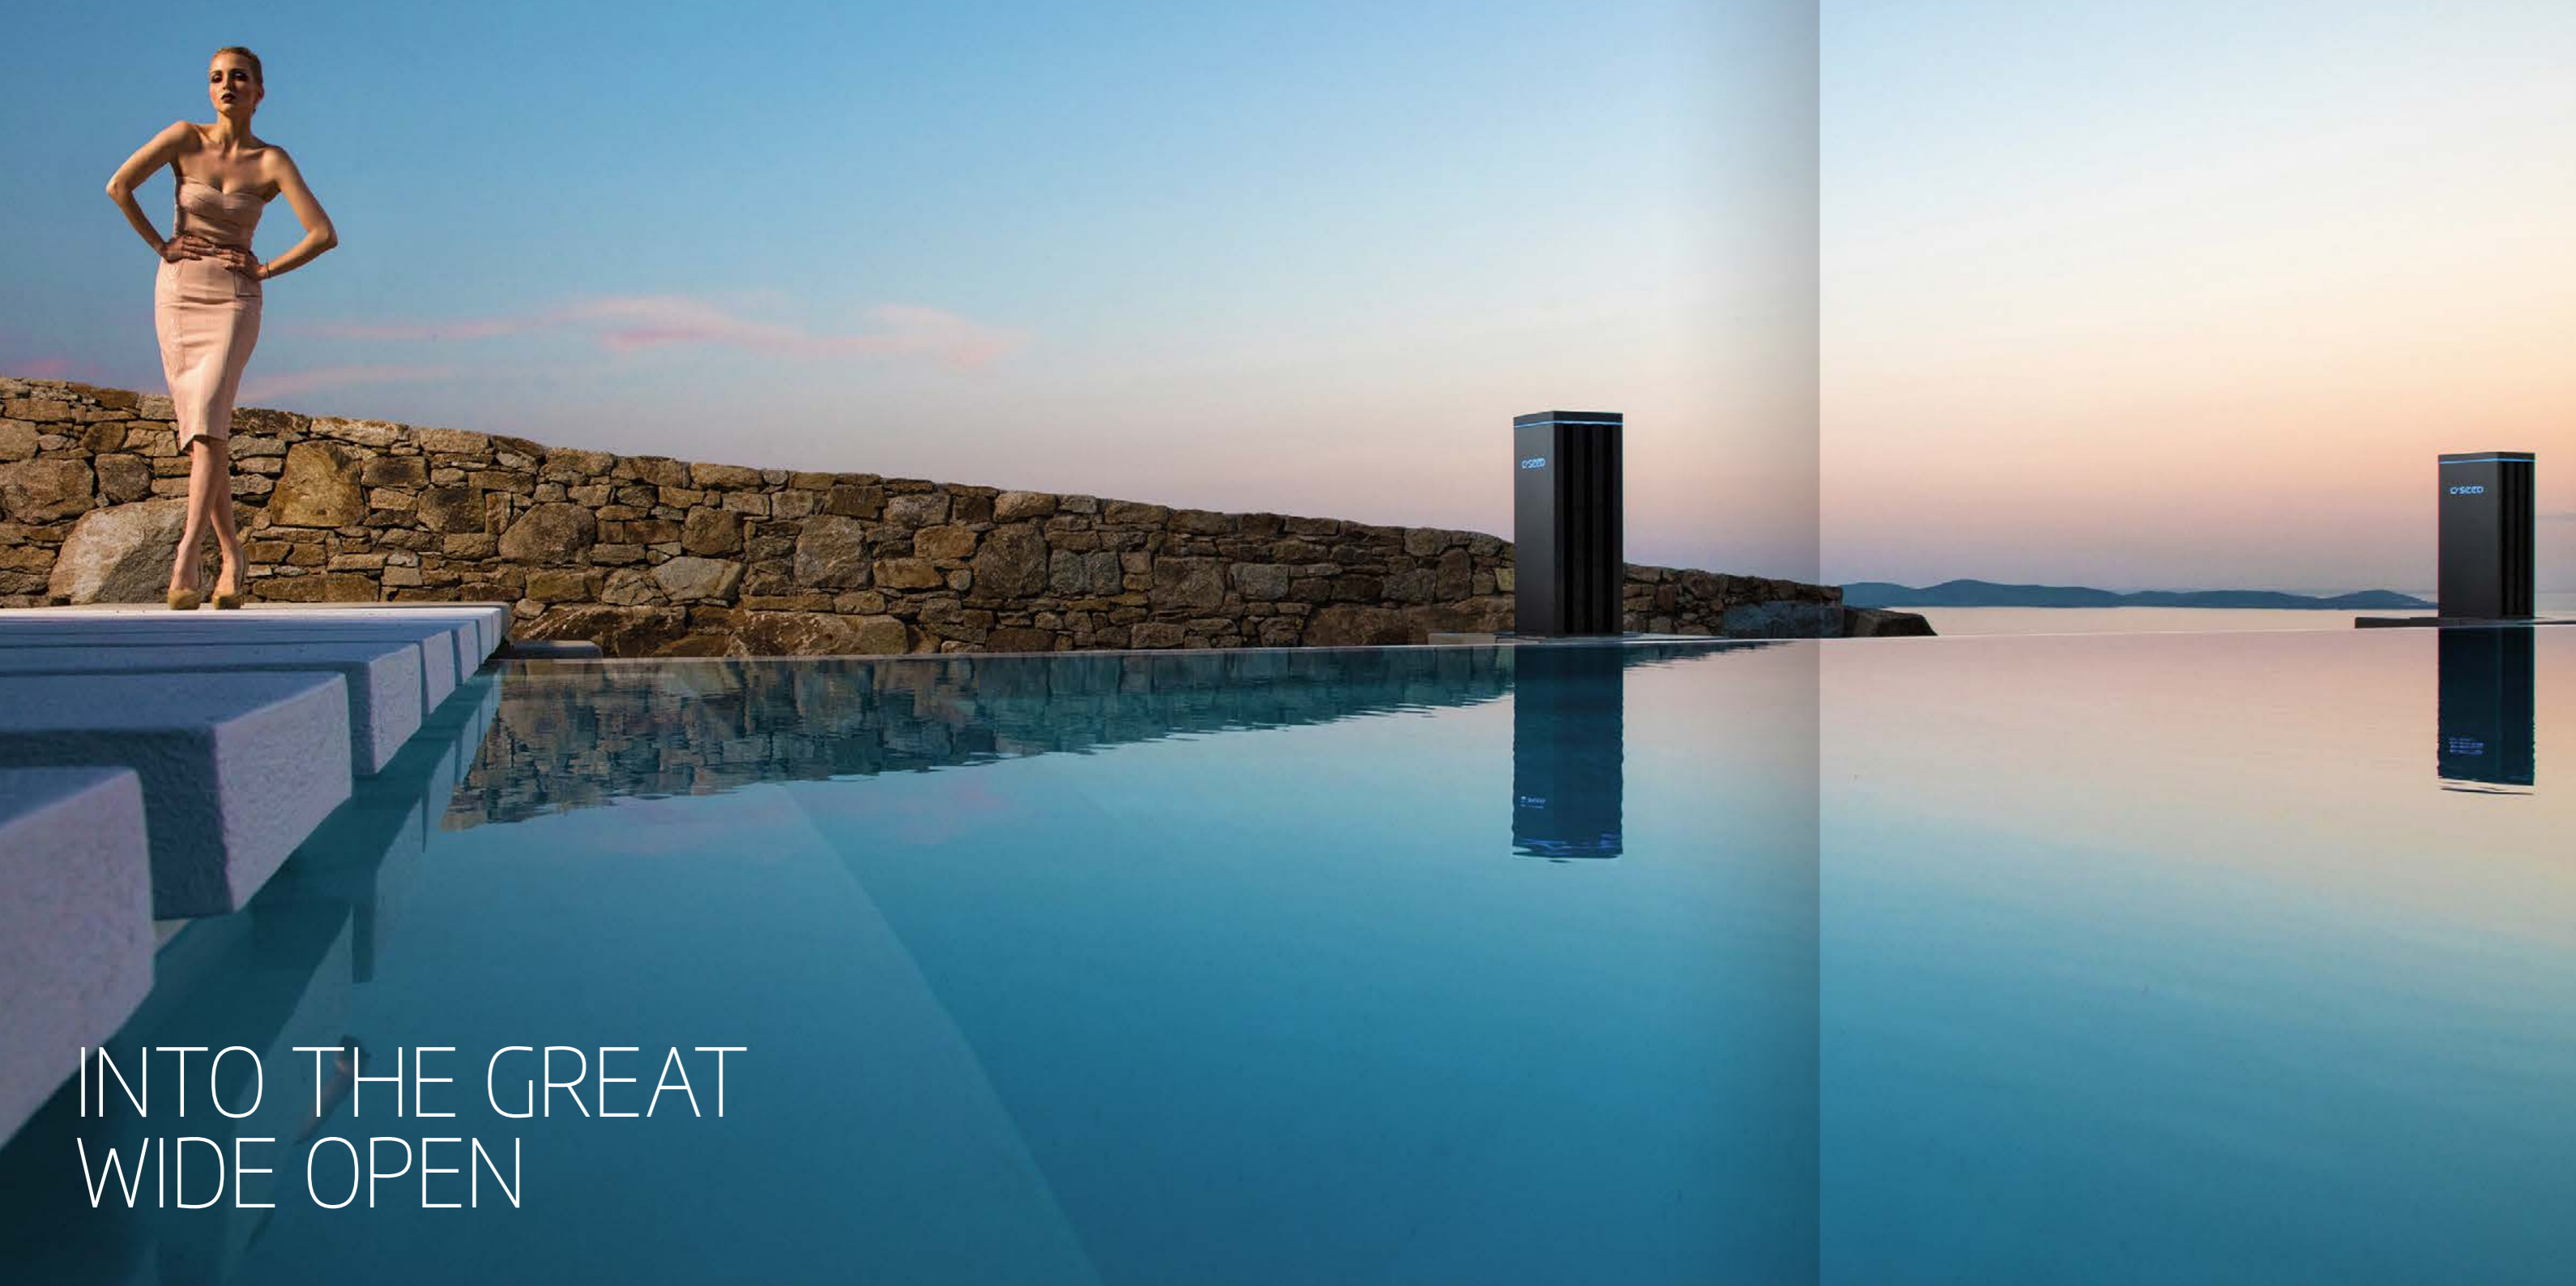

LED

MicroLED

SOUND

INTO THE GREAT
WIDE OPEN

C SEED HYDE 125

After a single touch on a smartphone or tablet, the C SEED Hyde 125 loudspeakers rise out of the ground, providing superior sound to round off perfect days, complement beautiful surroundings and entertain guests at garden parties.