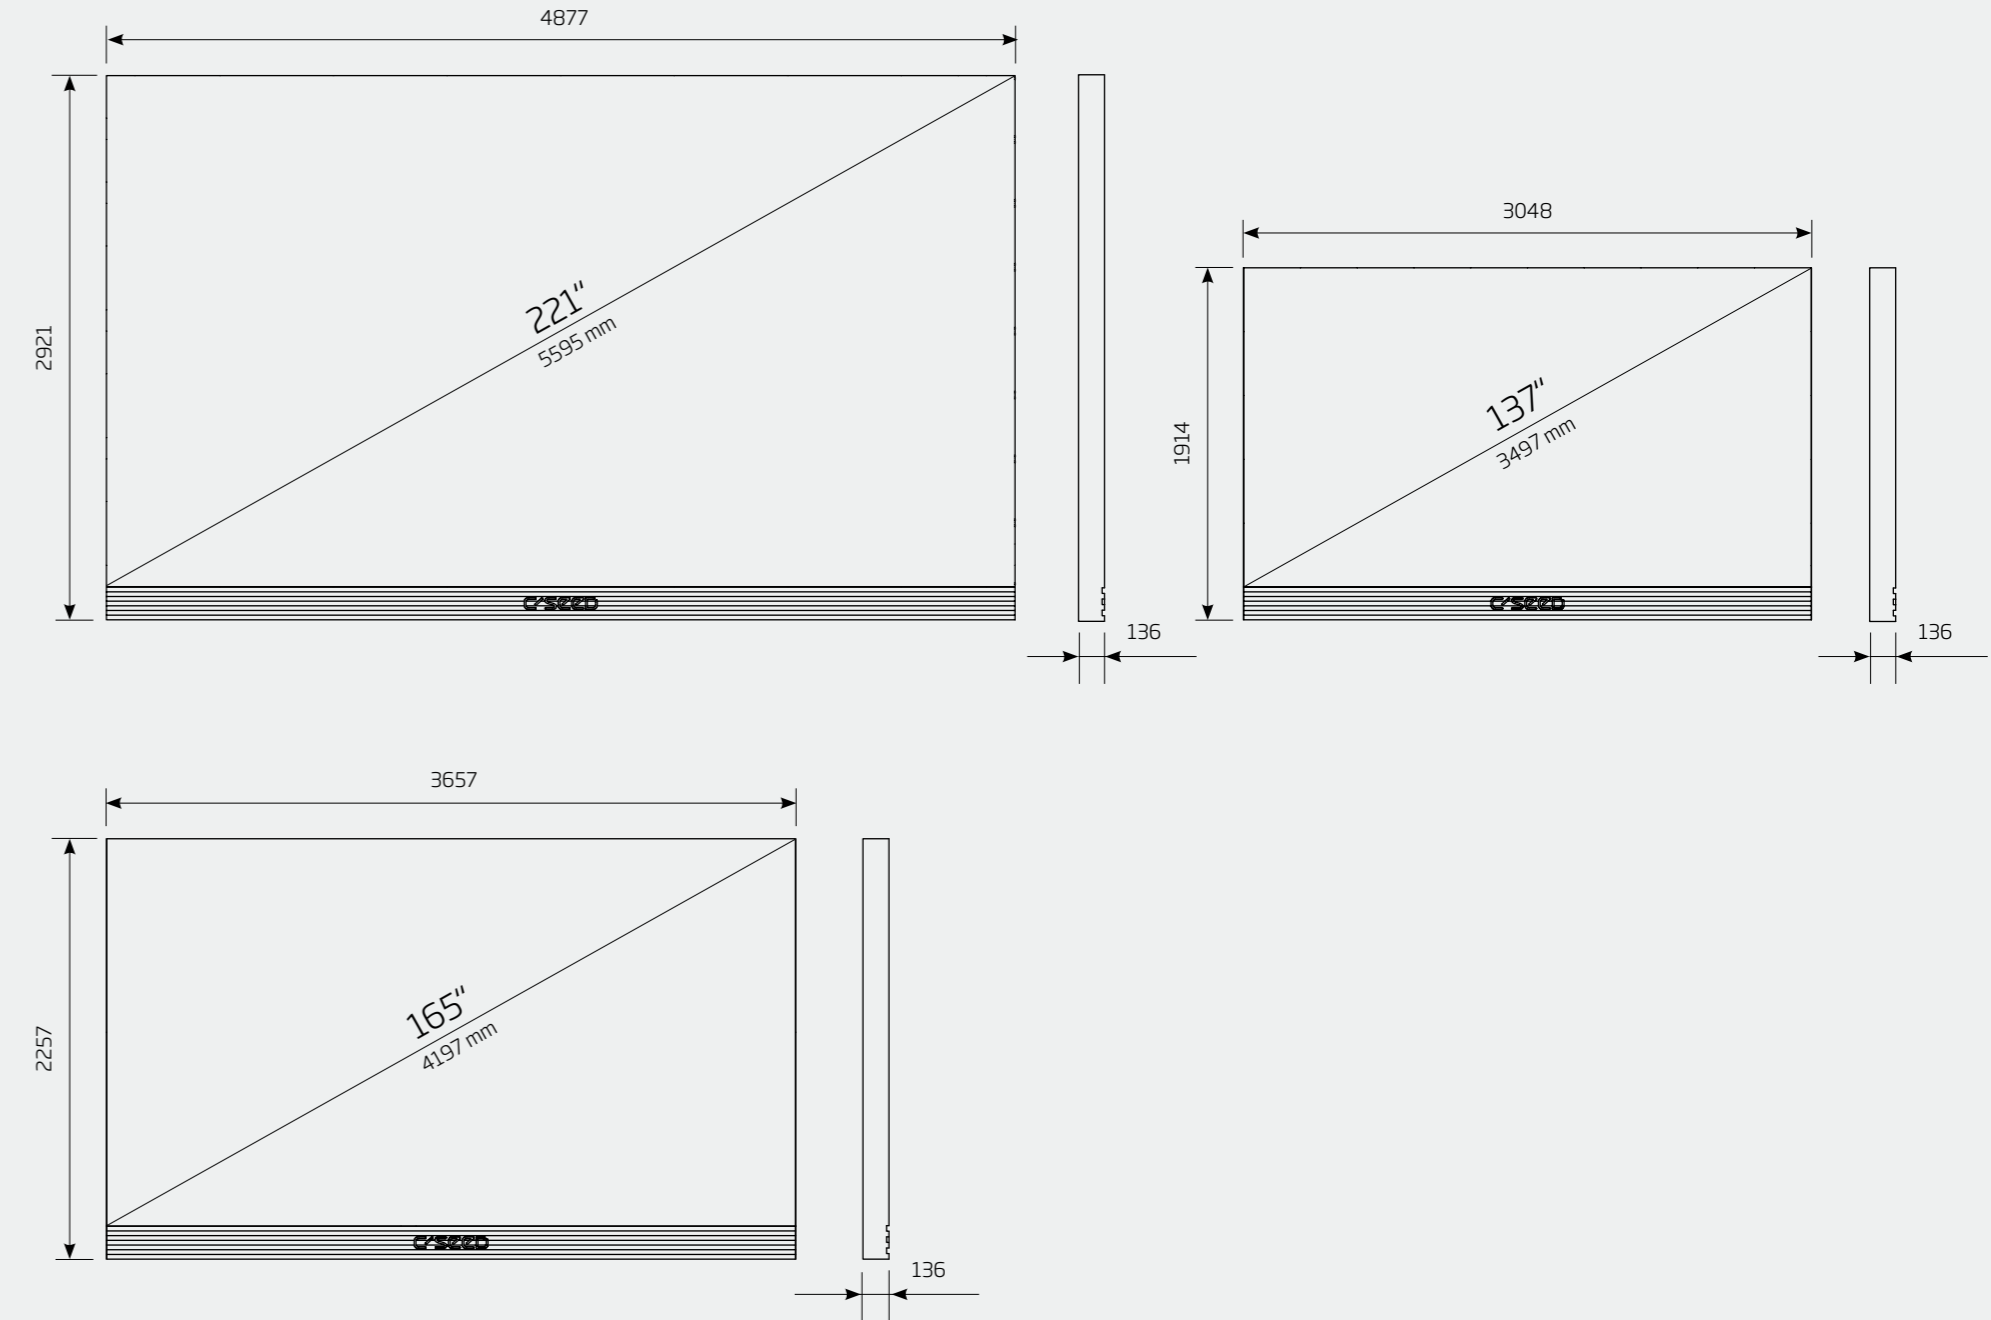

FEATURES

INDOOR BLADE MICROLED TV

221/165/137 INCH

PHYSICAL DIMENSIONS TV		221	165	137
LED TV size (diagonal)	inch/mm	221 / 5595	165 / 4196	137 / 3497
LED TV size (width)	inch/mm	192 / 4877	144 / 3657	120 / 3048
LED TV size (height)	inch/mm	108 / 2743	91 / 2057	67.5 / 1714.5
Standard LED screen (depth)	inch/mm	3.23 / 82 (without wall mount structure)		
LED TV area	sq ft/m²	108 / 10.04	81 / 7.52	56.19 / 5.22
LED TV weight	kg	500	375	280

TV SYSTEM

Resolution		4K (UHD)		
Brightness	nits	1,000		
Pixel pitch	mm	0.9		0.7
Processing depth	bit	16 per color		
Color spectrum	colors	64 billion		
Refresh rate	Hz	3,840		
Lifespan LED	h	100,000		
Contrast ratio		30,000:1		
Color temperature adjustable	K	3,000 - 10,000		
Viewing angle- horizontal | vertical	degrees	170 | 170		
Operating temperature range		°C 0 to + 40 | °F +32 to +104		
Broadband speaker peak out	W	4 x 180 & 2 x 90		
Broadband speaker frequency range		40 Hz - 22 kHz		

INPUT / OUTPUT

Video input	5 x HDMI, 1 x HDCP 2.2 support (TV tuner is not included)		
Serial in/output	2 x USB		
Audio output	pre-amp. 9.2, independent sub		
Network connection	1 x RJ45		

OPERATION

Power supply LED screen		8 x 110 - 240V/50-60 Hz	6 x 110 - 240V/50-60 Hz	6 x 110-240V/50-60 Hz
Input power max | typical	W/m²	480 | 160	480 | 160	480 | 160
Power consumption max | typical	kW	4.9 | 1.7	3.6 | 1.2	2.5 | 0.8

SPECIFIC FEATURES

Remote Control	9.2 AV-Receiver
4K LED HDR10+ Controller	

The information and specifications contained in this brochure are for information purposes only and are subject to change without prior notice.