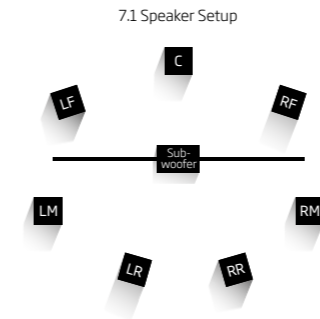

TOTALLY SEAMLESS: AGC PATENTED ADAPTIVE GAP CALIBRATION

TOTAL QUALITY SOUND

Every C SEED M1 comes with onboard 2.1 high-end audio for total quality sound to match the screen's unparalleled visual quality, with the soundbar organically integrated into the frame design. The necessary interfaces for latest external audio up to 9.2 are on board as well.