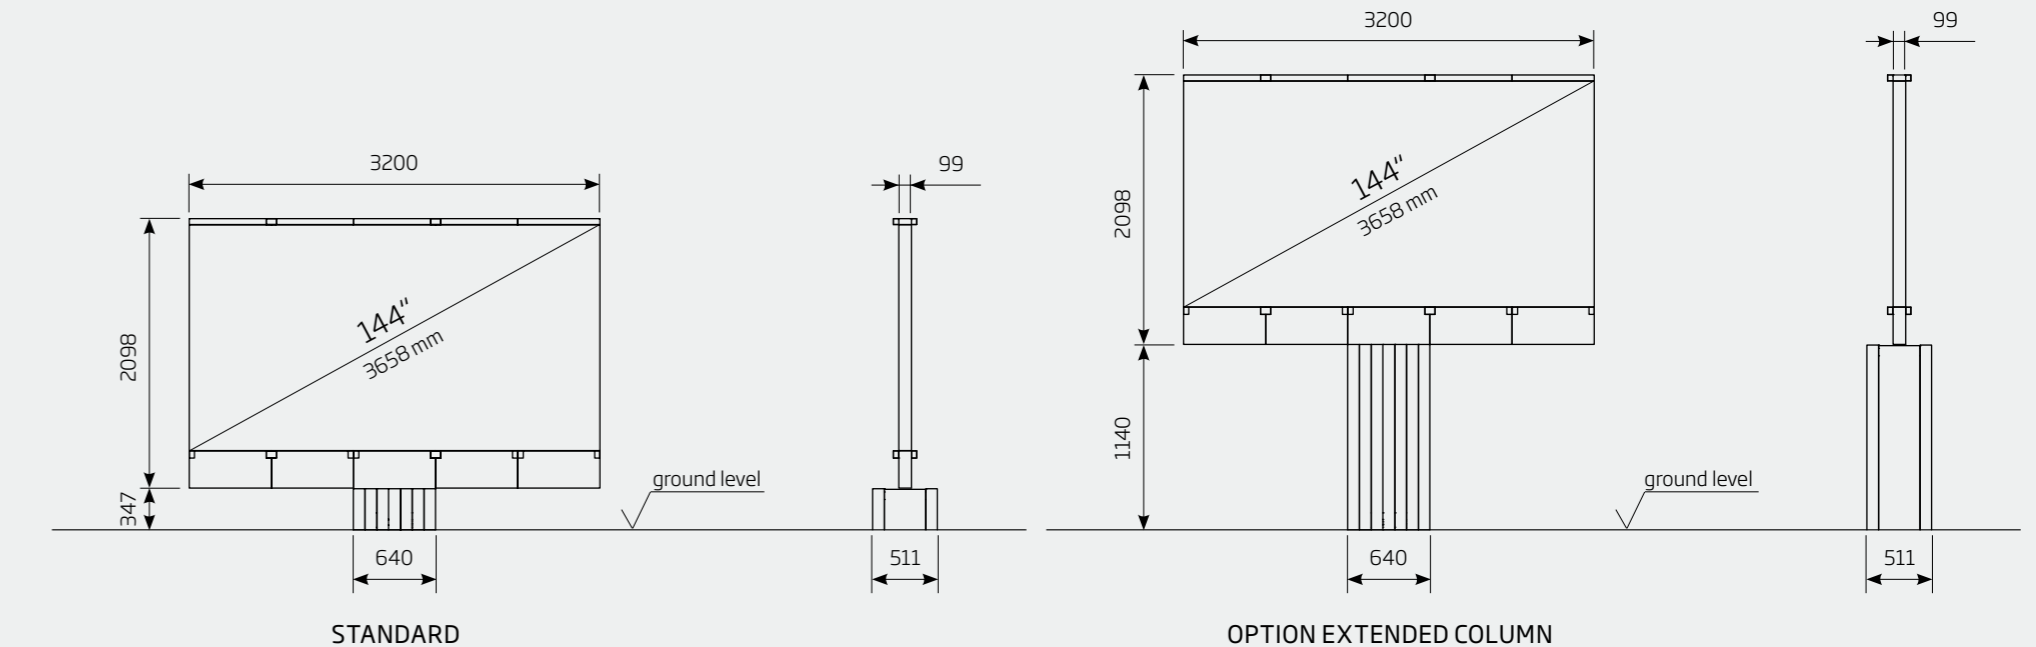

INPUT / OUTPUT

Video input	5 x HDMI, 1 x HDCP 2.2 support (TV tuner is not included)		
Serial in/output	2 x USB		
Audio output	pre-amp, 9.2, independent sub		
Network connection	1 x RJ45		

PHYSICAL DIMENSIONS STOWED POSITION

Concrete basin size (length)	inch/mm	185 / 4695	161 / 4085
Concrete basin size (width)	inch/mm	41.5 / 1050	35.5 / 900
Concrete basin size (height)	inch/mm	33.5 / 850	33.5 / 850

OPERATION

144 Power supply LED screen			
Standard		3 x 400V+N+PE/16A/50-60Hz	
Single-Phase (optional)		1 x 240V+N+PE/32A/50-60Hz	
High-Leg-Delta		3 x 240V+PE/30A/50-60Hz	
Single-Phase / Split-Phase		240V/120V PE/60A/50-60Hz	
Input power max | typical	W/m²	650 | 191	
Power consumption max | typical	kW	14 | 7,2	

201 Power supply LED screen			
Standard		3 x 400V+N+PE/32A/50-60Hz	
High-Leg-Delta		3 x 240V+PE/60A/50-60Hz	
Single-Phase / Split-Phase		240V/120V+PE/110A/50-60Hz	
Input power max | typical	W/m²	650 | 190	
Power consumption max | typical	kW	19 | 10,6	

SPECIFIC FEATURES

Remote Control	Automatic TV Cover	9.2 AV-Receiver	HD Video-Controller
TV rotation: 90° left & 180° right or 180° left and 90° right			

The information and specifications contained in this brochure are for information purposes only and are subject to change without prior notice.