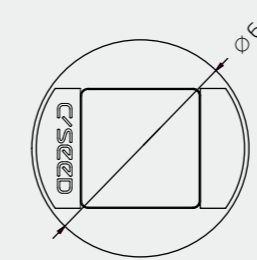

SPEAKER SYSTEM	C SEED SUPERMARINE 89
Type:	Retractable passive 2-way coaxial outdoor speaker system
Configuration:	Full range from 2.0 stereo to 9.2 surround sound
Speaker type:	L-Acoustics coaxial
Axisymmetric maximum:	125 dB
Nominal directivity (-6dB):	100°
Usable bandwidth: (-10dB):	60Hz-20kHz
Physical data H x W x D:	890 x 332 x 332 mm / 35 x 13 x 13 inch
Weight:	140 kg / 308 lbs
Materials:	Marine Grade Stainless Steel, Aluminum & rubber gasket
Integrated light:	RGB illuminated top edge
Extend/retract drive:	Remote-controlled electric telescopic drive
Remote control:	APP controlled IOS, intelligent embedded audio control

SPEAKER SYSTEM	C SEED SUPERMARINE 48
Type:	Retractable passive 2-way coaxial outdoor speaker system
Configuration:	Full range from 2.0 stereo to 9.2 surround sound
Speaker type:	L-Acoustics coaxial
Axisymmetric maximum:	125 dB
Nominal directivity (-6dB):	100°
Usable bandwidth: (-10dB):	60Hz-20kHz
Physical data H x W x D:	480 x 332 x 332mm / 19 x 13 x 13 inch
Weight:	110 kg / 243 lbs
Materials:	Marine Grade Stainless Steel, Aluminum & rubber gasket
Integrated light:	RGB illuminated top edge
Extend/retract drive:	Remote-controlled electric telescopic drive
Remote control:	APP controlled IOS, intelligent embedded audio control

C SEED HYDE 125 | C SEED SUPERMARINE 89