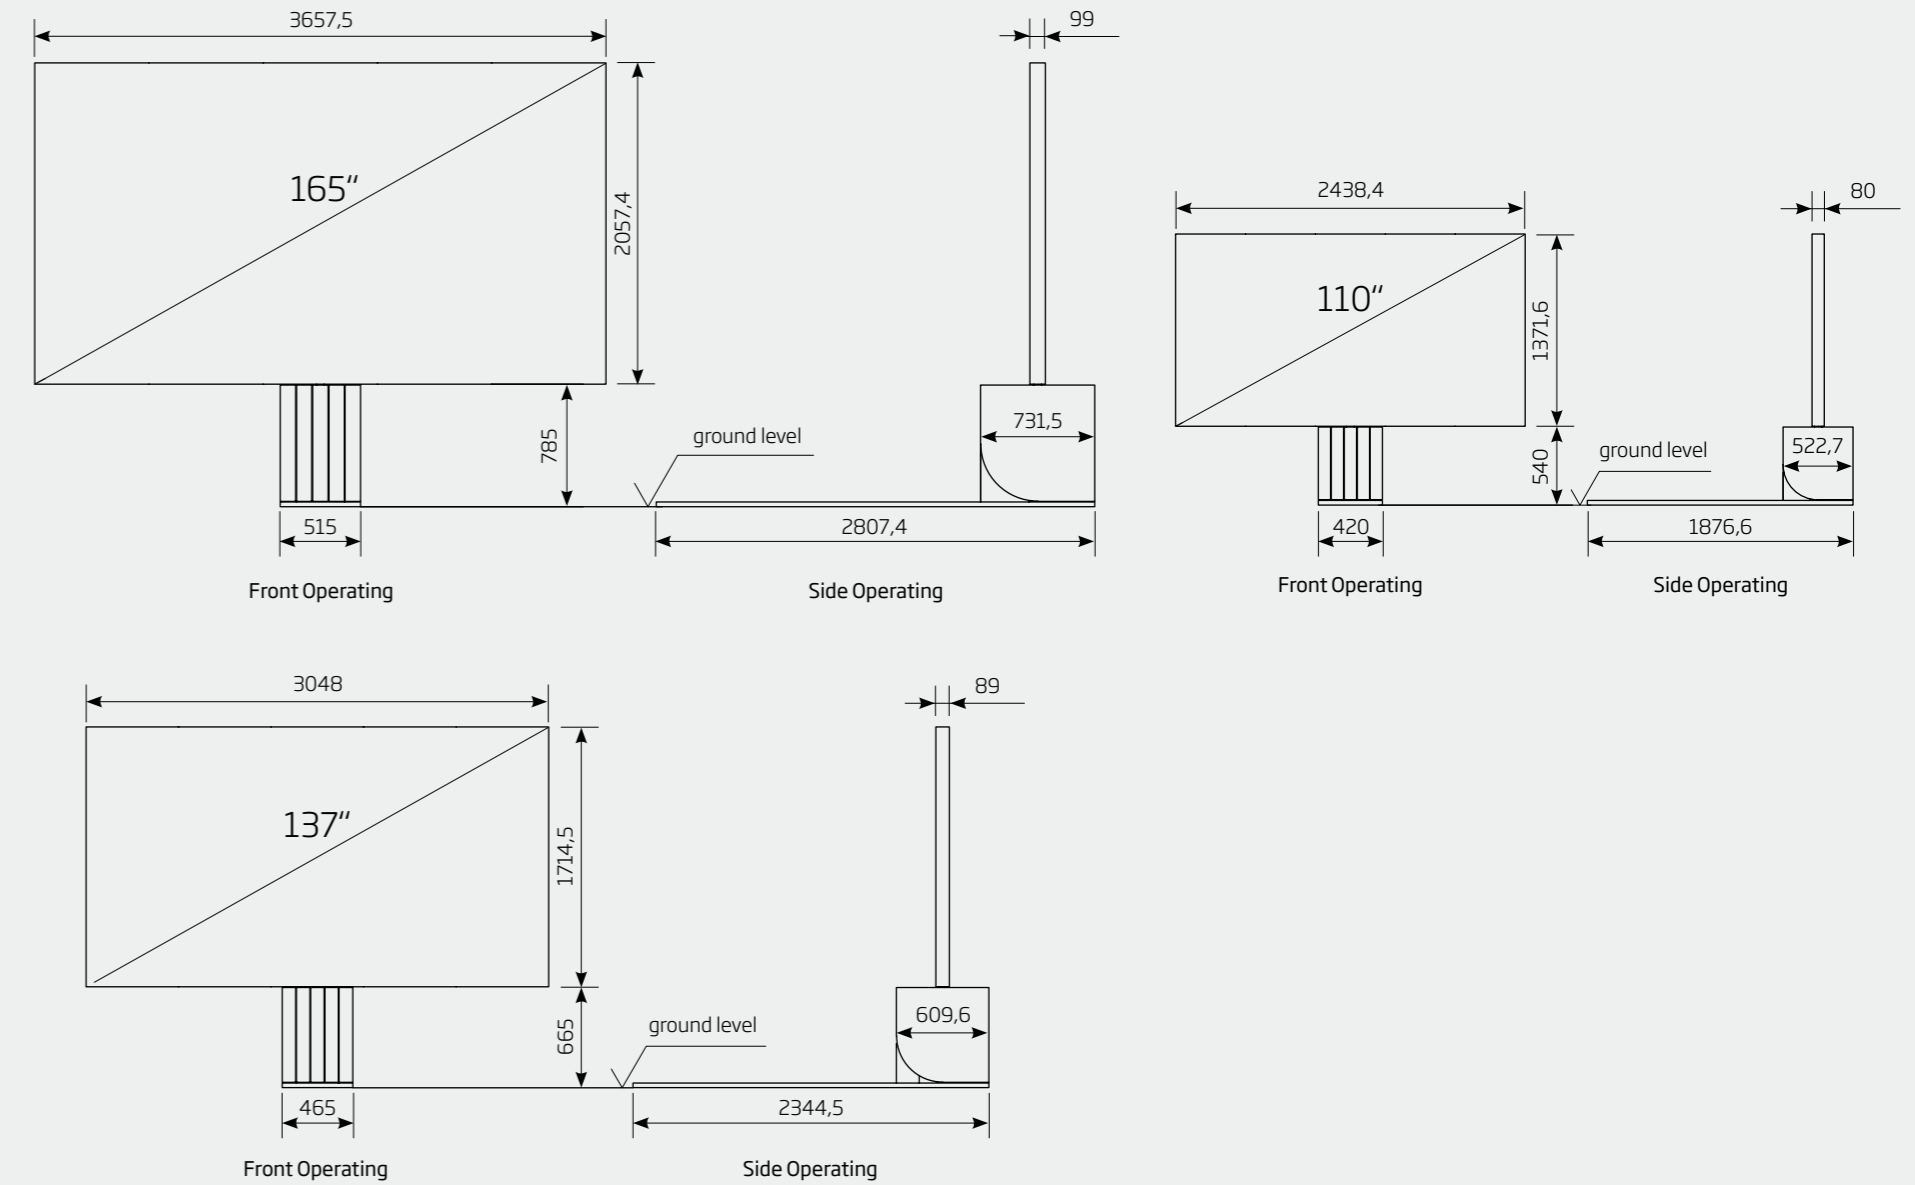

SPECIFIC FEATURES

Adaptive Gap Calibration (AGC)	Remote Control
9.2 AV-Receiver	4K LED HDR10+ Controller
TV rotation: 180° left and right or 90° left and right	

FEATURES

INDOOR M1 MICROLED TV

165/137/110 INCH