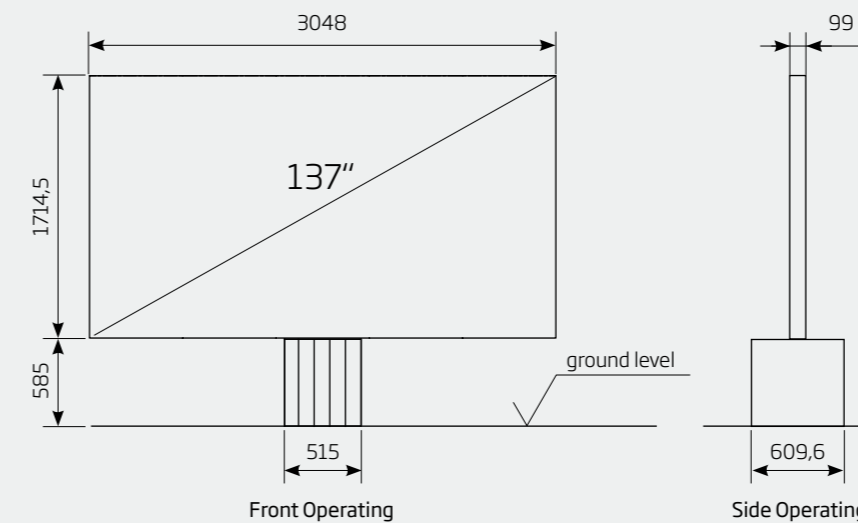

TV SYSTEM

Resolution	4K (UHD)			
Brightness	nits	1000		
Pixel pitch	mm	0,9	0,7	0,6
Processing depth	bit	16 per color		
Color spectrum	colors	64 billion		
Refresh rate	Hz	3,840		
Lifespan LED	h	100,000		
Contrast ratio		30,000:1		
Color temperature adjustable	k	3,000 - 10,000		
Viewing angle - horizontal | vertical	degrees	170 | 170		
Operating temperature range		°C: 0 to + 40 | °F: +32 to +104		
Broadband speaker peak out	W	8 x 12	6 x 12	4 x 12
Broadband speaker frequency range		200 - 20 kHz		
Subwoofer peak out	W	1 x 200		
Subwoofer frequency range		60 - 400Hz		

INPUT / OUTPUT

Video input	5 x HDMI, 1 x HDCP 2.2 support (TV tuner is not included)		
Serial in/output	2 x USB		
Audio output	pre-amp. 9.2, independent sub		
Network connection	1 x RJ45		

OPERATION

Power supply LED screen	Standard	1 x 240V+N+PE/32A/50-60Hz		
	High-Leg-Delta	3 x 240V+PE/30A/50-60Hz		
	Single-Phase / Split-Phase	240V/120V+PE/60A/50-60Hz		
	Three-Phase (optional)	3 x 400V+N+PE/16A/50-60Hz		
Input power max | typical	W/m²	500 | 160		
Power consumption max | typical	kW	3,8 | 1,2	2,6 | 0,9	1,5 | 0,5

SPECIFIC FEATURES

Adaptive Gap Calibration (AGC)	Remote Control
Automatic TV Cover with Flush Mount Floor Option	9.2 AV-Receiver
4K LED HDR10+ Controller	2.1 Sound System
TV rotation: 180° left and right