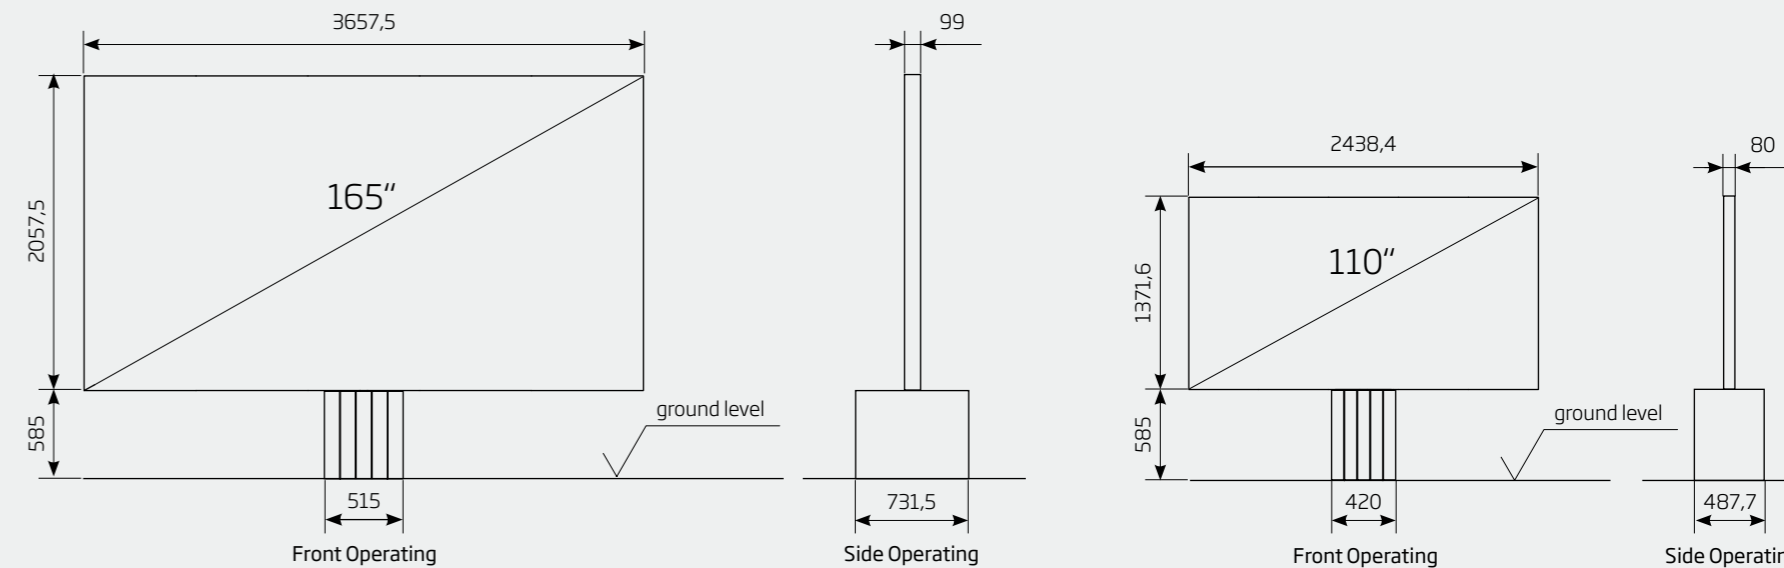

TV SYSTEM

Resolution	4K (UHD)			
Brightness	nits	1000		
Pixel pitch	mm	0,9	0,7	0,6
Processing depth	bit	16 per color		
Color spectrum	colors	64 billion		
Refresh rate	Hz	3,840		
Lifespan LED	h	100,000		
Contrast ratio		30,000:1		
Color temperature adjustable	k	3,000 - 10,000		
Viewing angle - horizontal | vertical	degrees	170 | 170		
Operating temperature range		°C: 0 to + 40 | °F: +32 to +104		
Broadband speaker peak out	W	8 x 12	6 x 12	4 x 12
Broadband speaker frequency range		200 - 20 kHz		
Subwoofer peak out	W	1 x 200		
Subwoofer frequency range		60 - 400Hz		

INPUT / OUTPUT

Video input	5 x HDMI, 1 x HDCP 2.2 support (TV tuner is not included)		
Serial in/output	2 x USB		
Audio output	pre-amp. 9.2, independent sub		
Network connection	1 x RJ45		

OPERATION

Power supply LED screen	Standard	1 x 240V+N+PE/32A/50-60Hz		
	High-Leg-Delta	3 x 240V+PE/30A/50-60Hz		
	Single-Phase / Split-Phase	240V/120V+PE/60A/50-60Hz		
	Three-Phase (optional)	3 x 400V+N+PE/16A/50-60Hz		
Input power max | typical	W/m²	500 | 160		
Power consumption max | typical	kW	3,8 | 1,2	2,6 | 0,9	1,5 | 0,5

SPECIFIC FEATURES

Adaptive Gap Calibration (AGC)	Remote Control
Automatic TV Cover with Flush Mount Floor Option	9.2 AV-Receiver
4K LED HDR10+ Controller	2.1 Sound System
TV rotation: 180° left and right