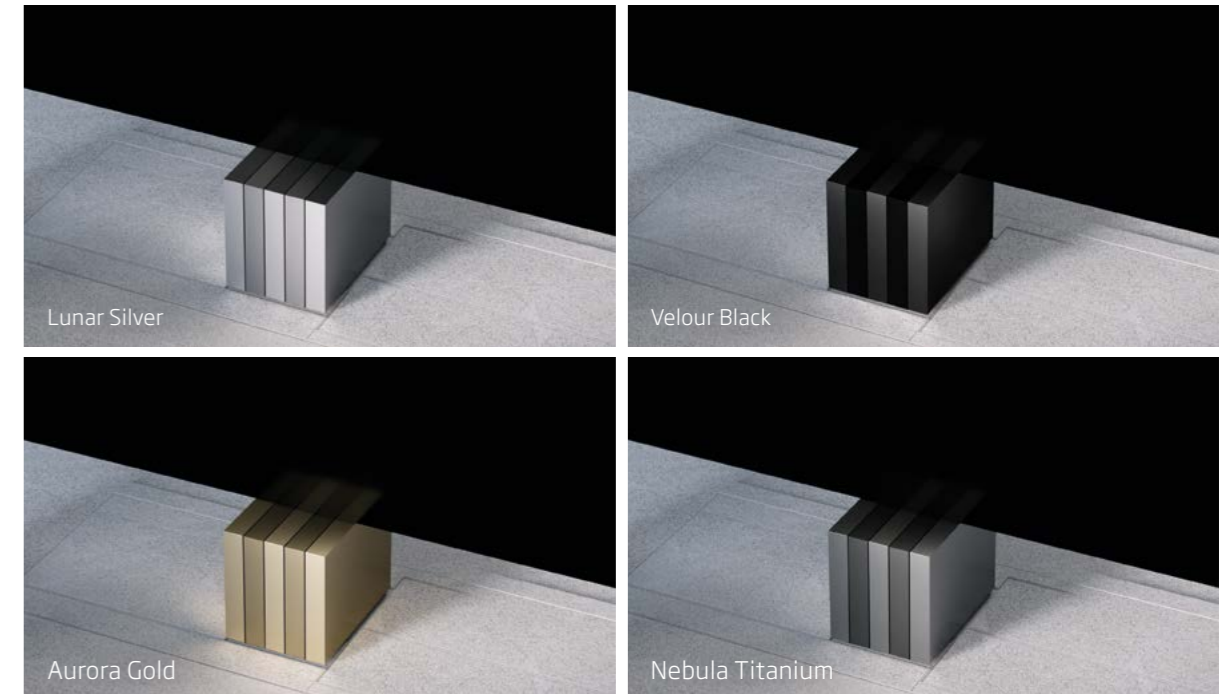

THE C SEED M1 IS AVAILABLE IN THESE ELEGANT COLORS

Lunar Silver - Velour Black - Aurora Gold - Nebula Titanium