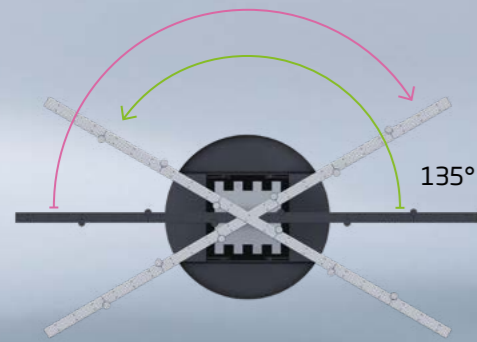

INGENIOUSLY ENGINEERED

- 135° rotation left/right

THE BEST AND THE BRIGHTEST

Of all the large-format TV displays for private use, MicroLED screens produce far and away the most brilliant colors. Nothing can compete with the staggering range of vibrant high-resolution colors that make the screen come alive. Along with the screen's exceptional luminosity of 4,000 nits and a high refresh rate, the best pixel pitch ensures crystal clear, true color images, even in brightest daylight conditions.

ULTRA-FAST AND COLORFUL

The C SEED 201 processes image data up to 100,000 times per second, 500 times the refresh rate of a modern TV screen, enabling the TV to display 64 billion radiant colors for smoothly flowing pictures of unparalleled color depth.