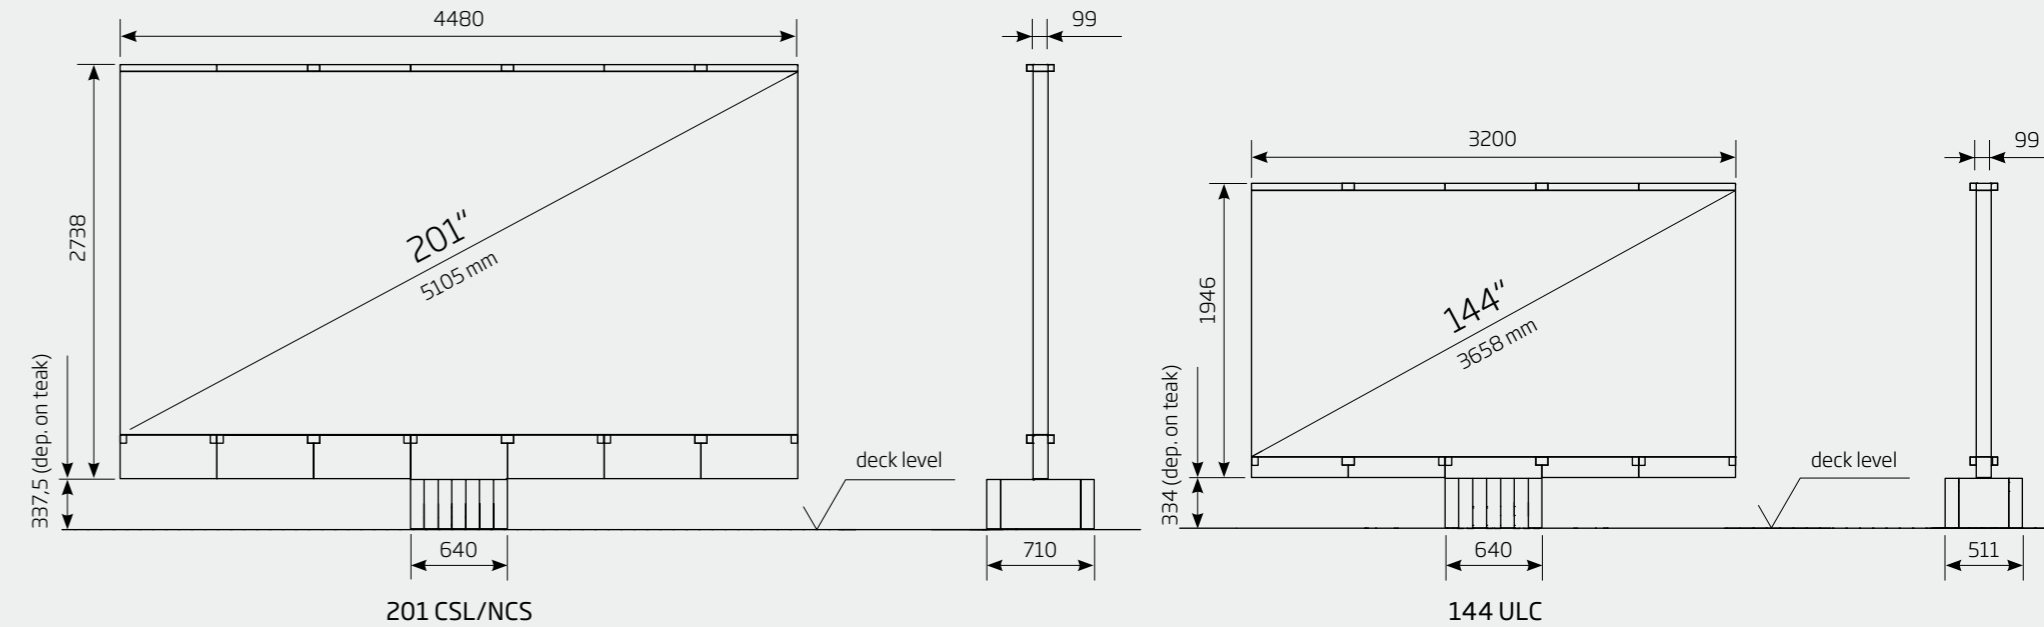

OPTIONAL

Broadband speaker peak out	watt	6 x 250	2 x 250	
Broadband speaker frequency range		60 Hz - 22 kHz		

INPUT / OUTPUT

Video input		5 x HDMI, 1 x HDCP 2.2 support (TV tuner is not included)	5 x HDMI, 1 x HDCP 2.2 support (TV tuner is not included)	2 x HDMI, 1 x HDCP 2.2 support (TV tuner is not included)
Serial in/output		2 x USB	2 x USB	1 x USB
Audio output		pre-amp, 9.2, independent sub	pre-amp, 9.2, independent sub	
Network connection		1 x RJ45	1 x RJ45	1 x RJ45

PHYSICAL DIMENSIONS TV

LED TV size (diagonal)	inch/mm	201 / 5105		144 / 3658
LED TV size (width)	inch/mm	176.4 / 4480		126 / 3200
LED TV size (height)	inch/mm	94.5 / 2400		69 / 1760
Standard LED screen (depth)	inch/mm	3.9 / 99		3.9 / 99
LED TV area	sq ft/m²	116.3 / 10.8		60.3 / 5.6
LED TV system weight	kg	2,800	1,800	1,600

PHYSICAL DIMENSIONS STOWED POSITION

Basin size (length)	inch/mm	182.3 / 4630	153 / 3876	121.5 / 3084
Basin size (width)	inch/mm	50 / 1270	48.3 / 1226	38.8 / 985
Basin size (height)	inch/mm	32.8 / 834	30 / 764	24.4 / 620

OPERATION

Power supply LED screen		3 x 400V+N+PE/32A/50-60Hz AC (3~)		
Input power max | typical	W/m²		880 | 230	
Power consumption max | typical	kW	5.7 | 19		3.8 | 14

SPECIFIC FEATURES

Electric slide mechanism for center positioning of the TV System (not for ULC + NCS)	Remote Control
9.2 AV-Receiver (not for ULC)	Automatic TV Cover
TV Rotation Angle: 90° left and 90° right	HD Video-Controller
Electric elevating lift	Marine grade materials

The information and specifications contained in this brochure are for information purposes only and are subject to change without prior notice.

CSL - center sliding of TV   NCS - no center sliding of TV   ULC - ultra compact