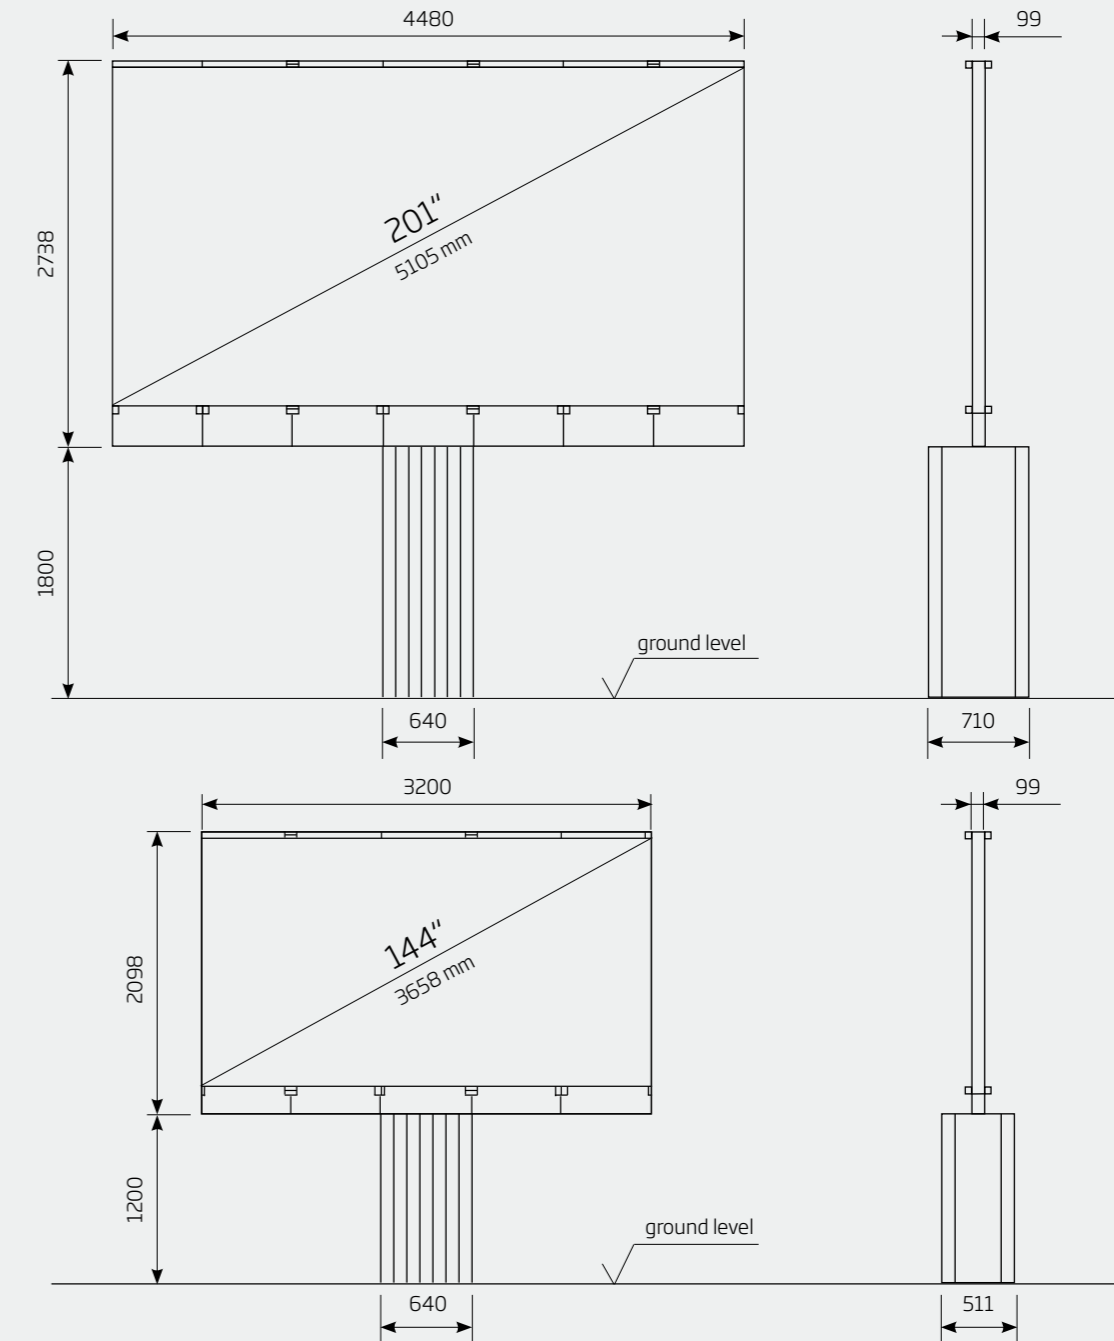

TV SYSTEM

Brightness	nits	4,000	
Brightness control		Manual	
Number of MicroLEDs		2,963,520	2,200,000
Pixel pitch	mm	1.90	1.60
Processing depth	bit	16 per color	
Color spectrum	colors	64 billion	
Refresh rate	Hz	3,840	
Lifespan	h	100,000	
Contrast ratio		7,000:1	
Color temperature	k	6,500 - 10,000	
Viewing angle - horizontal	degrees	160	
Viewing angle - vertical	degrees	160	
LED fixings		back - service	
Operating temperature range		°C -20 to +45 | °F -4 to +113	
Broadband speaker peak out	W	6 x 250	2 x 250
Broadband speaker frequency range		60 Hz - 22 kHz	
Subwoofer peak out	W	1 x 500	
Subwoofer frequency range		40 Hz - 200 Hz	

INPUT / OUTPUT

Video input		5 x HDMI, 1x HDCP 2.2 support (TV tuner is not included)	
Serial in/output		2 x USB	
Audio output		pre-amp, 9.2, independent sub	
Network connection		1 x RJ45	

OPERATION

Power supply LED screen	Standard	3 x 400V+N+PE/32A/50-60Hz	
	High-Leg-Delta	3 x 240V+PE/60A/50-60Hz	
	Single-Phase / Split-Phase	240V/120V+PE/110A/50-60Hz	
Input power max | typical	W/m²	650 | 190	650 | 191
Power consumption max | typical	kW	11,6 | 19	8,2 | 14

SPECIFIC FEATURES

Remote Control	Automatic TV Cover
9.2 AV-Receiver	Elevating Lift
HD Video-Controller	TV rotation: 135° left and right
201: TV System height adjustable within 1250mm	
144: TV System height adjustable within 650mm