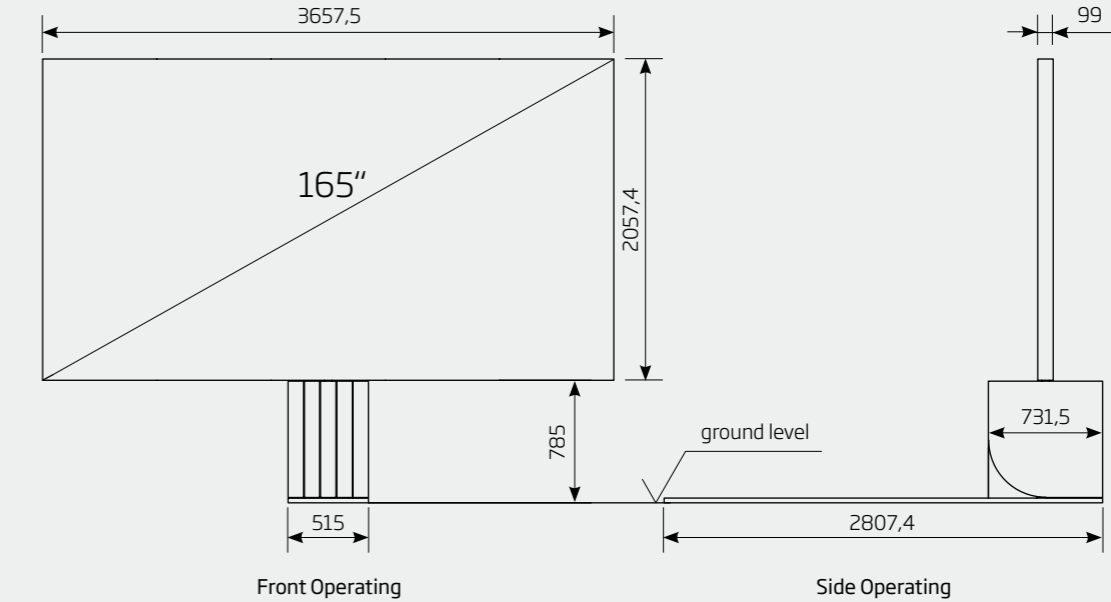

SPECIFIC FEATURES

2.1 Sound System	Remote Control
9.2 AV-Receiver	HD Video-Controller
TV rotation: 180° left and right or 90° left and right	

FEATURES

OUTDOOR VERTICAL MICROLED TV

201/144 INCH

PHYSICAL DIMENSIONS TV		201	144
LED TV size (diagonal)	inch/mm	201 / 5105	144 / 3658
LED TV size (width)	inch/mm	176.4 / 4480	126 / 3200
LED TV size (height)	inch/mm	94.5 / 2400	69 / 1760
Standard LED screen (depth)	inch/mm	3.9 / 9.9	
LED TV area	sq ft/m ²	116.3 / 10.8	60.3 / 5.6
LED TV weight	kg	1,350	600