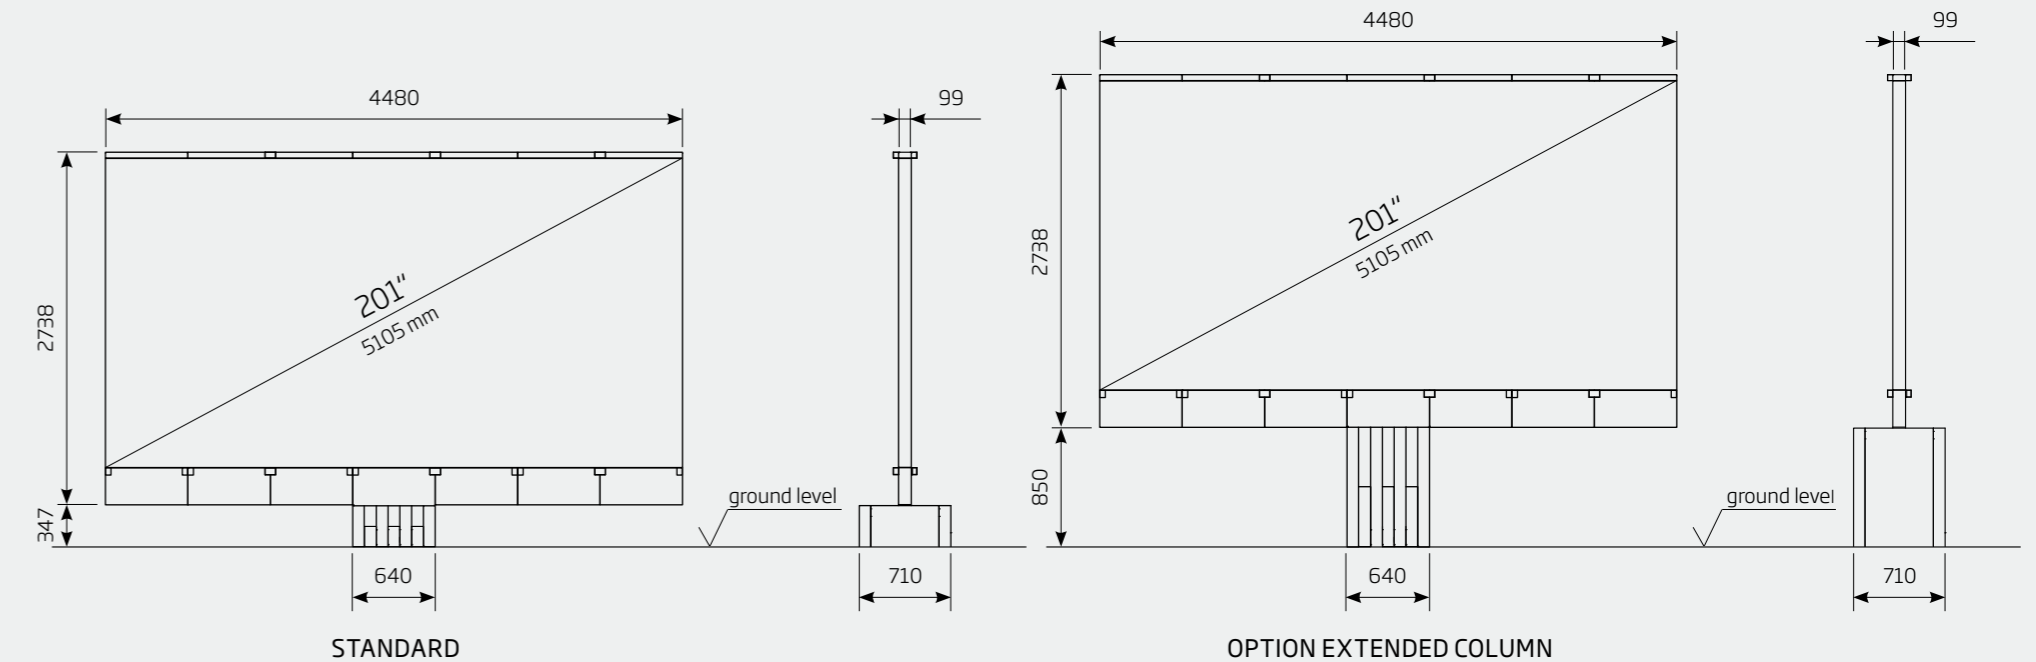

INPUT / OUTPUT

Video input	5 x HDMI, 1 x HDCP 2.2 support (TV tuner is not included)		
Serial in/output	2 x USB		
Audio output	pre-amp, 9.2, independent sub		
Network connection	1 x RJ45		

PHYSICAL DIMENSIONS STOWED POSITION

Concrete basin size (length)	inch/mm	185 / 4695	161 / 4085
Concrete basin size (width)	inch/mm	41.5 / 1050	35.5 / 900
Concrete basin size (height)	inch/mm	33.5 / 850	33.5 / 850

OPERATION

144 Power supply LED screen			
Standard		3 x 400V+N+PE/16A/50-60Hz	
Single-Phase (optional)		1 x 240V+N+PE/32A/50-60Hz	
High-Leg-Delta		3 x 240V+PE/30A/50-60Hz	
Single-Phase / Split-Phase		240V/120V PE/60A/50-60Hz	
Input power max | typical	W/m²	650 | 191	
Power consumption max | typical	kW	14 | 7,2	

201 Power supply LED screen			
Standard		3 x 400V+N+PE/32A/50-60Hz	
High-Leg-Delta		3 x 240V+PE/60A/50-60Hz	
Single-Phase / Split-Phase		240V/120V+PE/110A/50-60Hz	
Input power max | typical	W/m²	650 | 190	
Power consumption max | typical	kW	19 | 10,6	

SPECIFIC FEATURES

Remote Control	Automatic TV Cover	9.2 AV-Receiver	HD Video-Controller
TV rotation: 90° left & 180° right or 180° left and 90° right			

The information and specifications contained in this brochure are for information purposes only and are subject to change without prior notice.