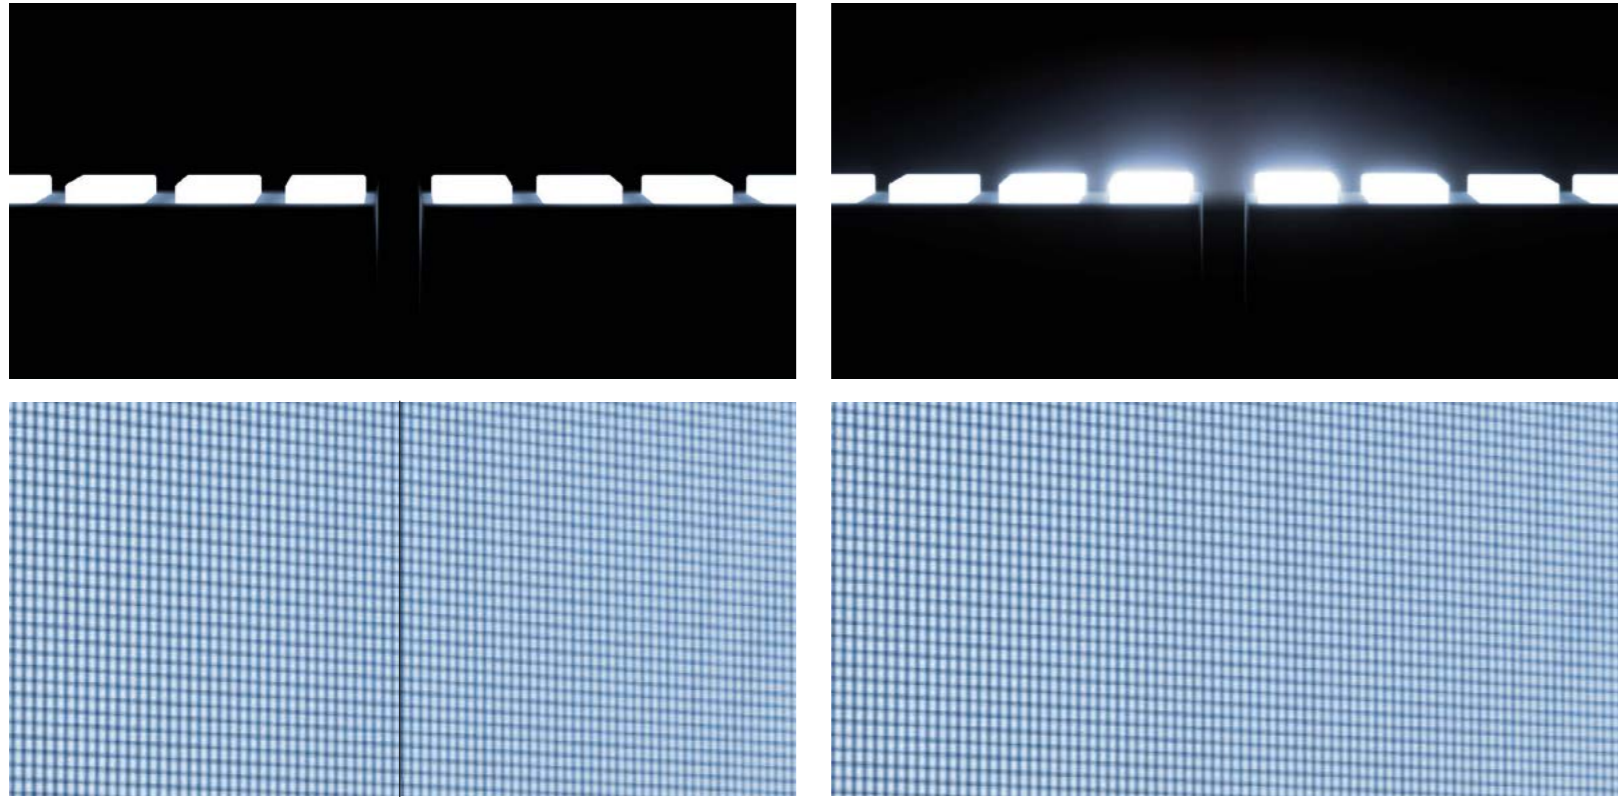

AGC

ADAPTIVE GAP CALIBRATION