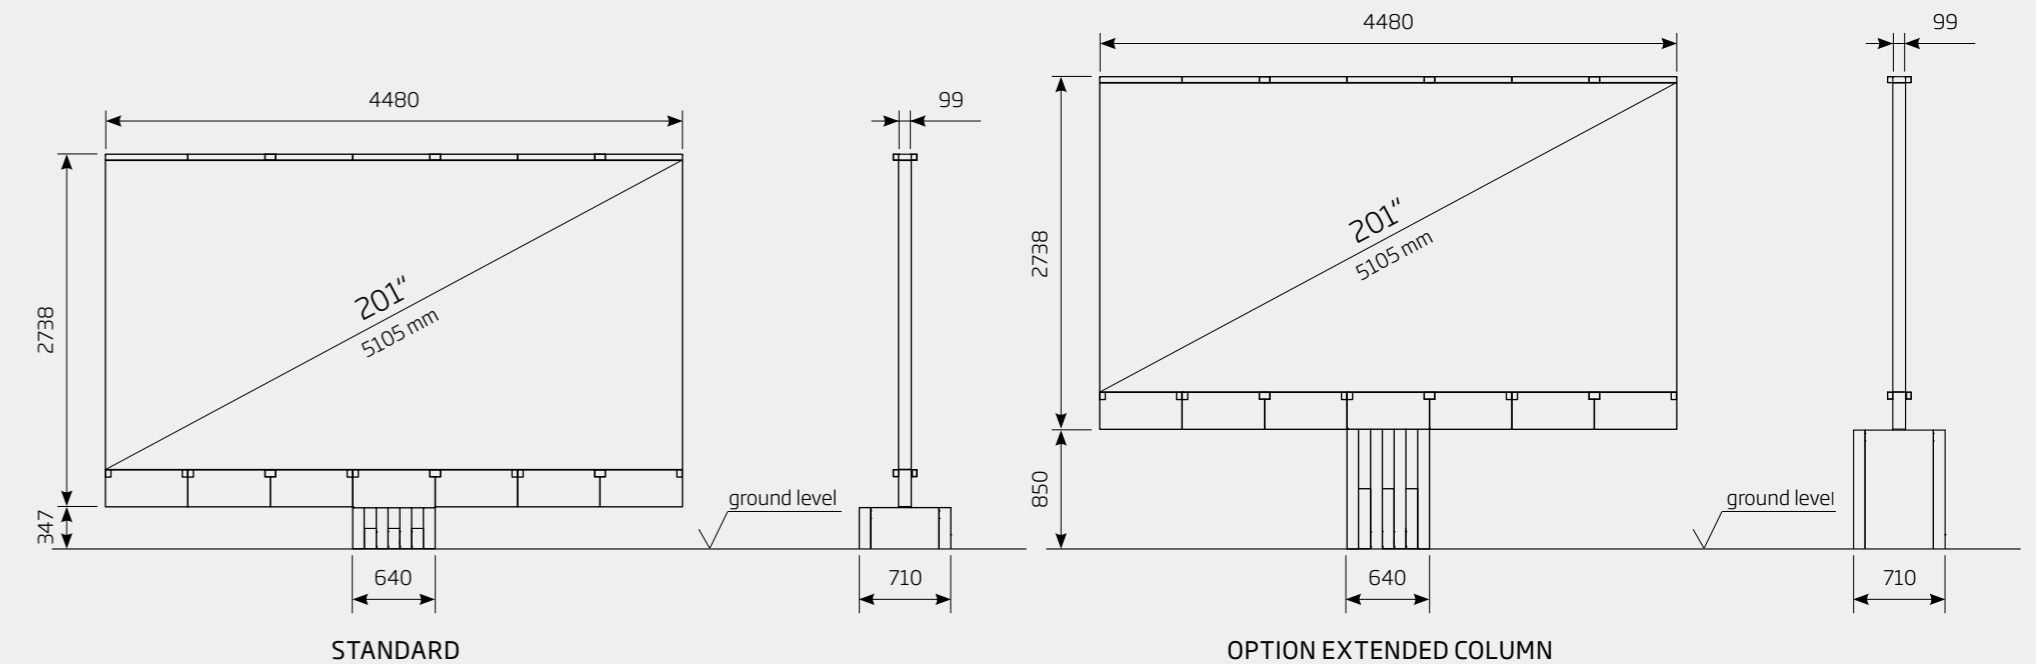

INPUT / OUTPUT

Video input	5 x HDMI, 1 x HDCP 2.2 support (TV tuner is not included)
Serial in/output	2 x USB
Audio output	pre-amp, 9.2, independent sub
Network connection	1 x RJ45

PHYSICAL DIMENSIONS STOWED POSITION

Concrete basin size (length)	inch/mm	185 / 4695	161 / 4085
Concrete basin size (width)	inch/mm	41.5 / 1050	35.5 / 900
Concrete basin size (height)	inch/mm	33.5 / 850	33.5 / 850

OPERATION

144 Power supply LED screen		Standard	3 x 400V+N+PE/16A/50-60Hz
		Single-Phase (optional)	1 x 240V+N+PE/32A/50-60Hz
		High-Leg-Delta	3 x 240V+PE/30A/50-60Hz
		Single-Phase / Split-Phase	240V/120V PE/60A/50-60Hz
Input power max | typical	W/m²	650 | 191	
Power consumption max | typical	kW	14 | 7,2	

201 Power supply LED screen		Standard	3 x 400V+N+PE/32A/50-60Hz
		High-Leg-Delta	3 x 240V+PE/60A/50-60Hz
		Single-Phase / Split-Phase	240V/120V+PE/110A/50-60Hz
Input power max | typical	W/m²	650 | 190	
Power consumption max | typical	kW	19 | 10,6	

SPECIFIC FEATURES

Remote Control	Automatic TV Cover	9.2 AV-Receiver	HD Video-Controller
TV rotation: 90° left & 180° right or 180° left and 90° right			

The information and specifications contained in this brochure are for information purposes only and are subject to change without prior notice.