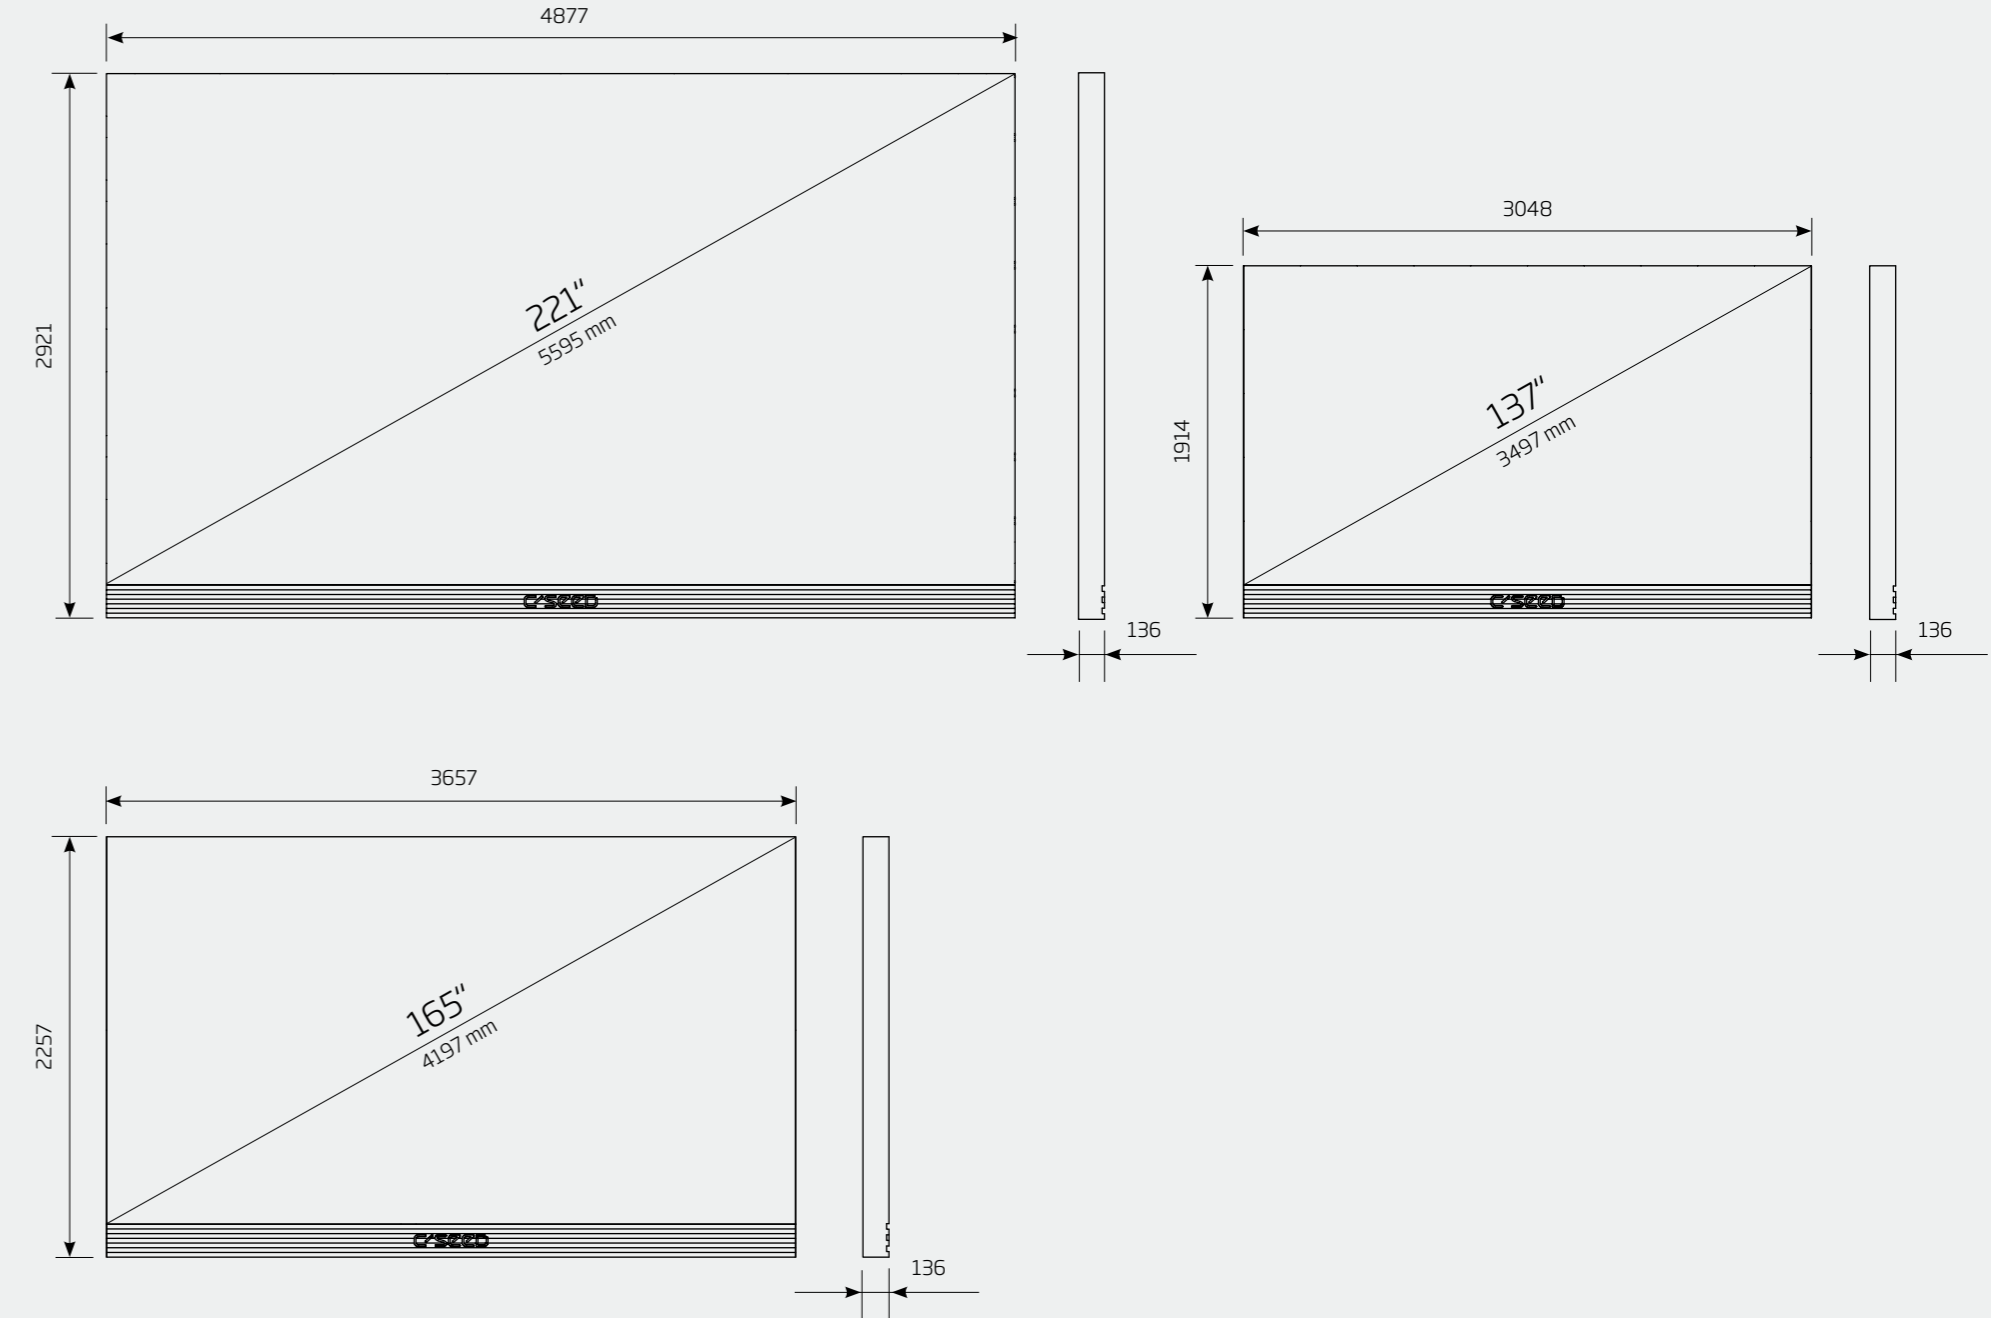

FEATURES

INDOOR BLADE MICROLED TV

221/165/137 INCH

PHYSICAL DIMENSIONS TV		221	165	137
LED TV size (diagonal)	inch/mm	221 / 5595	165 / 4196	137 / 3497
LED TV size (width)	inch/mm	192 / 4877	144 / 3657	120 / 3048
LED TV size (height)	inch/mm	108 / 2743	91 / 2057	67.5 / 1714.5
Standard LED screen (depth)	inch/mm	3.23 / 82 (without wall mount structure)		
LED TV area	sq ft/m²	108 / 10.04	81 / 7.52	56.19 / 5.22
LED TV weight	kg	500	375	280

TV SYSTEM

Resolution	4K (UHD)		
Brightness	nits	1,000	
Pixel pitch	mm	0.9	0.7
Processing depth	bit	16 per color	
Color spectrum	colors	64 billion	
Refresh rate	Hz	3,840	
Lifespan LED	h	100,000	
Contrast ratio		30,000:1	
Color temperature adjustable	K	3,000 - 10,000	
Viewing angle- horizontal | vertical	degrees	170 | 170	
Operating temperature range		°C 0 to + 40 | °F +32 to +104	
Broadband speaker peak out	W	4 x 180 & 2 x 90	
Broadband speaker frequency range		40 Hz - 22 kHz	

INPUT / OUTPUT

Video input	5 x HDMI, 1 x HDCP 2.2 support (TV tuner is not included)		
Serial in/output	2 x USB		
Audio output	pre-amp. 9.2, independent sub		
Network connection	1 x RJ45		

OPERATION

Power supply LED screen		8 x 110 - 240V/50-60 Hz	6 x 110 - 240V/50-60 Hz	6 x 110-240V/50-60 Hz
Input power max | typical	W/m²	480 | 160	480 | 160	480 | 160
Power consumption max | typical	kW	4.9 | 1.7	3.6 | 1.2	2.5 | 0.8

SPECIFIC FEATURES

Remote Control	9.2 AV-Receiver
4K LED HDR10+ Controller	

The information and specifications contained in this brochure are for information purposes only and are subject to change without prior notice.