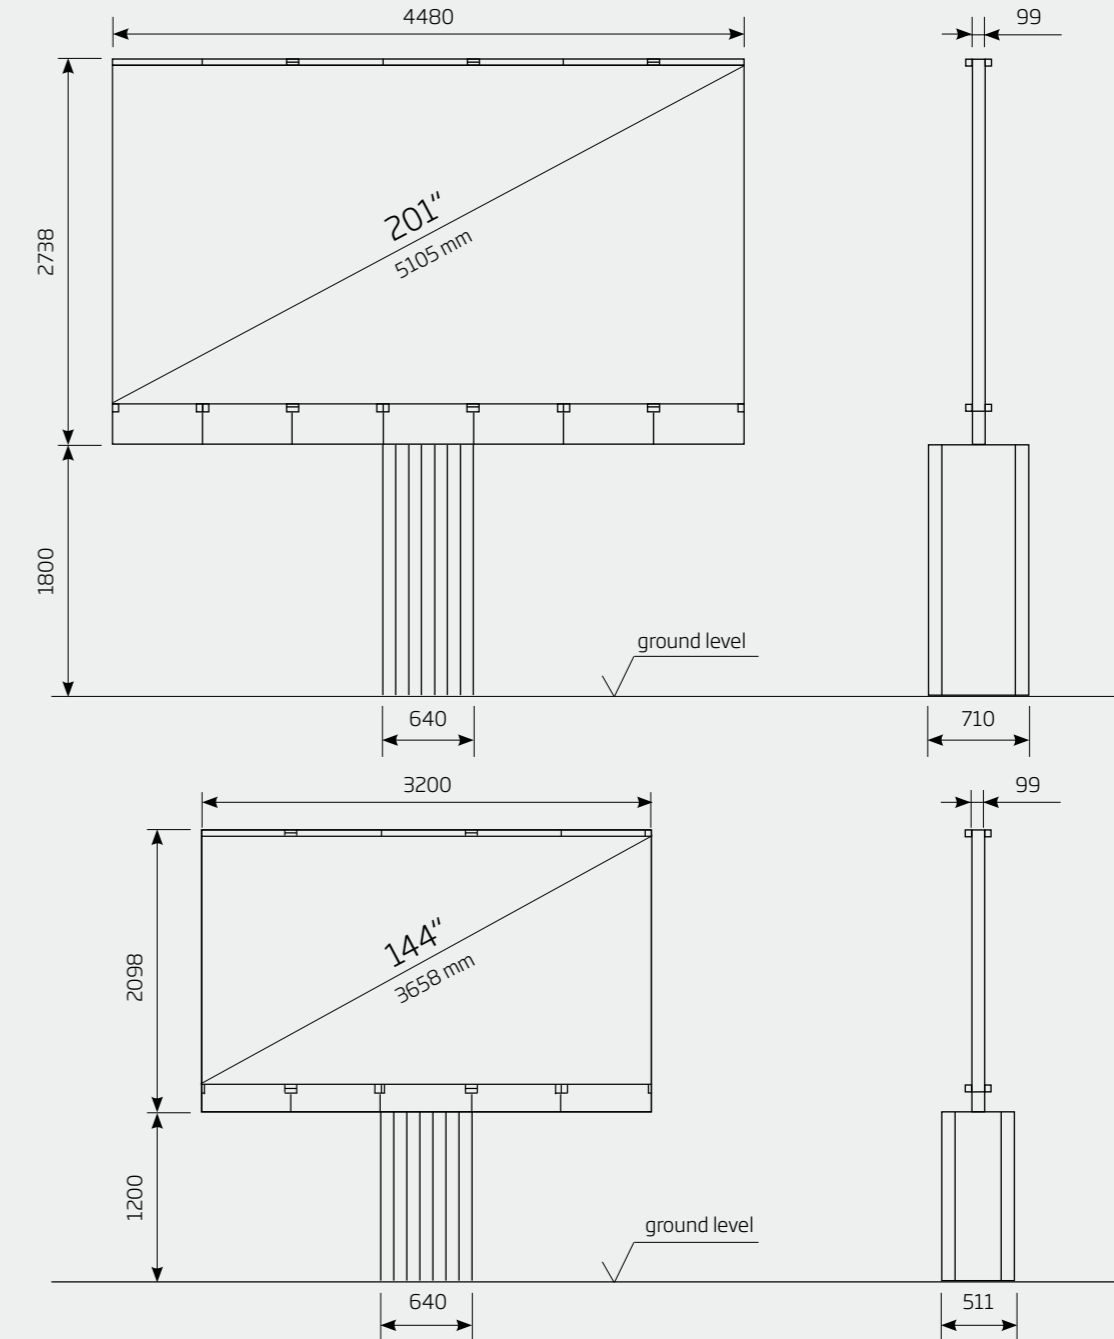

TV SYSTEM

Brightness	nits	4,000	
Brightness control		Manual	
Number of MicroLEDs		2,963,520	2,200,000
Pixel pitch	mm	1.90	1.60
Processing depth	bit	16 per color	
Color spectrum	colors	64 billion	
Refresh rate	Hz	3,840	
Lifespan	h	100,000	
Contrast ratio		7,000:1	
Color temperature	k	6,500 - 10,000	
Viewing angle - horizontal	degrees	160	
Viewing angle - vertical	degrees	160	
LED fixings		back - service	
Operating temperature range		°C -20 to +45 | °F -4 to +113	
Broadband speaker peak out	W	6 x 250	2 x 250
Broadband speaker frequency range		60 Hz - 22 kHz	
Subwoofer peak out	W	1 x 500	
Subwoofer frequency range		40 Hz - 200 Hz	

INPUT / OUTPUT

Video input		5 x HDMI, 1x HDCP 2.2 support (TV tuner is not included)	
Serial in/output		2 x USB	
Audio output		pre-amp, 9.2, independent sub	
Network connection		1 x RJ45	

OPERATION

Power supply LED screen	Standard	3 x 400V+N+PE/32A/50-60Hz	
	High-Leg-Delta	3 x 240V+PE/60A/50-60Hz	
	Single-Phase / Split-Phase	240V/120V+PE/110A/50-60Hz	
Input power max | typical	W/m²	650 | 190	650 | 191
Power consumption max | typical	kW	11,6 | 19	8,2 | 14

SPECIFIC FEATURES

Remote Control	Automatic TV Cover
9.2 AV-Receiver	Elevating Lift
HD Video-Controller	TV rotation: 135° left and right
201: TV System height adjustable within 1250mm	
144: TV System height adjustable within 650mm