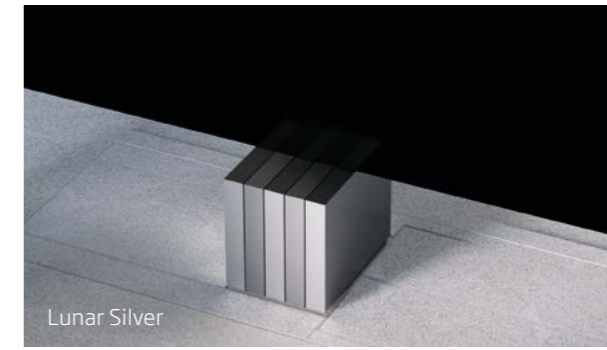

THE C SEED M1 IS AVAILABLE IN THESE ELEGANT COLORS

Lunar Silver - Velour Black - Aurora Gold - Nebula Titanium