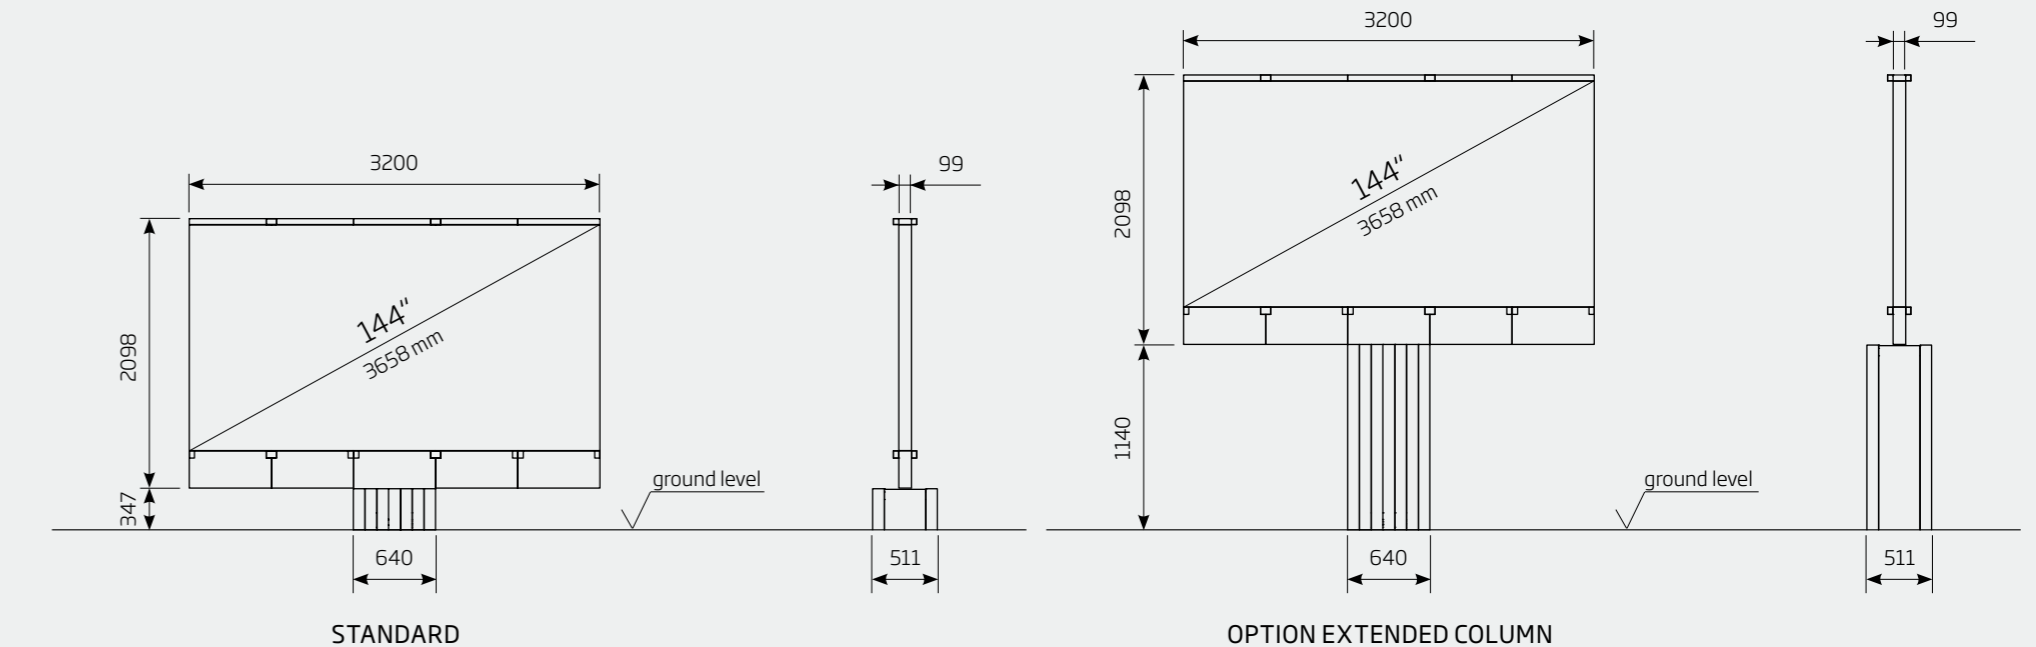

INPUT / OUTPUT

Video input	5 x HDMI, 1 x HDCP 2.2 support (TV tuner is not included)
Serial in/output	2 x USB
Audio output	pre-amp, 9.2, independent sub
Network connection	1 x RJ45

PHYSICAL DIMENSIONS STOWED POSITION

Concrete basin size (length)	inch/mm	185 / 4695	161 / 4085
Concrete basin size (width)	inch/mm	41.5 / 1050	35.5 / 900
Concrete basin size (height)	inch/mm	33.5 / 850	33.5 / 850

OPERATION

144 Power supply LED screen		Standard	3 x 400V+N+PE/16A/50-60Hz
		Single-Phase (optional)	1 x 240V+N+PE/32A/50-60Hz
		High-Leg-Delta	3 x 240V+PE/30A/50-60Hz
		Single-Phase / Split-Phase	240V/120V PE/60A/50-60Hz
Input power max | typical	W/m²	650 | 191	
Power consumption max | typical	kW	14 | 7,2	

201 Power supply LED screen		Standard	3 x 400V+N+PE/32A/50-60Hz
		High-Leg-Delta	3 x 240V+PE/60A/50-60Hz
		Single-Phase / Split-Phase	240V/120V+PE/110A/50-60Hz
Input power max | typical	W/m²	650 | 190	
Power consumption max | typical	kW	19 | 10,6	

SPECIFIC FEATURES

Remote Control	Automatic TV Cover	9.2 AV-Receiver	HD Video-Controller
TV rotation: 90° left & 180° right or 180° left and 90° right			

The information and specifications contained in this brochure are for information purposes only and are subject to change without prior notice.