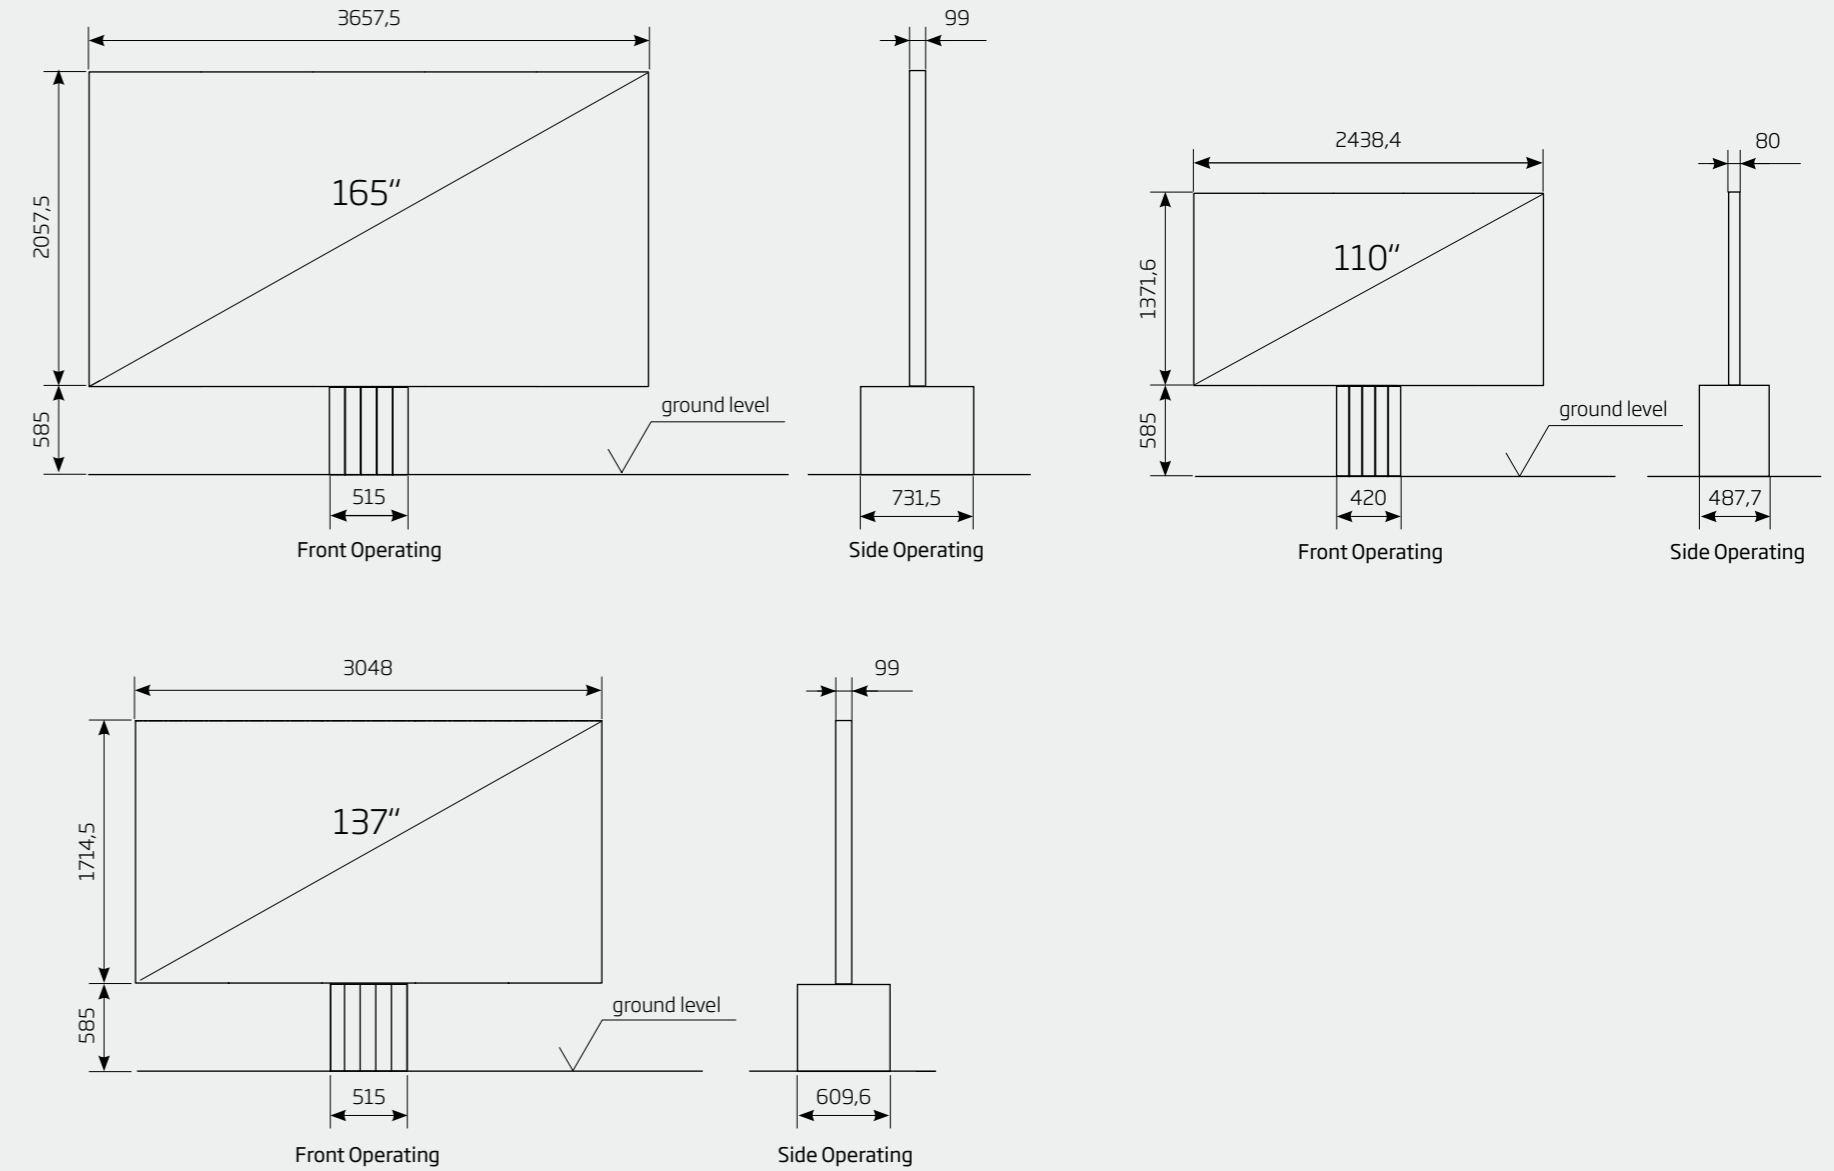

SPECIFIC FEATURES

Adaptive Gap Calibration (AGC)	Remote Control
Automatic TV Cover with Flush Mount Floor Option	9.2 AV-Receiver
4K LED HDR10+ Controller	2.1 Sound System
TV rotation: 180° left and right	