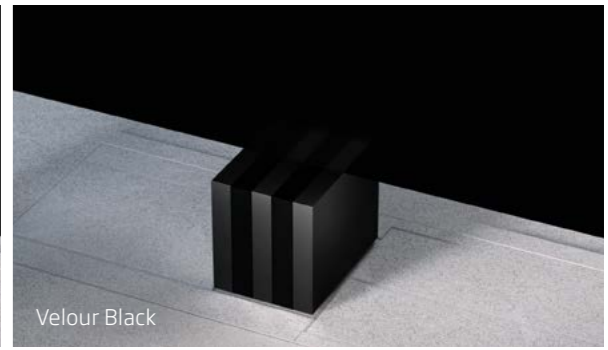

THE C SEED M1 IS AVAILABLE IN THESE ELEGANT COLORS

Lunar Silver - Velour Black - Aurora Gold - Nebula Titanium