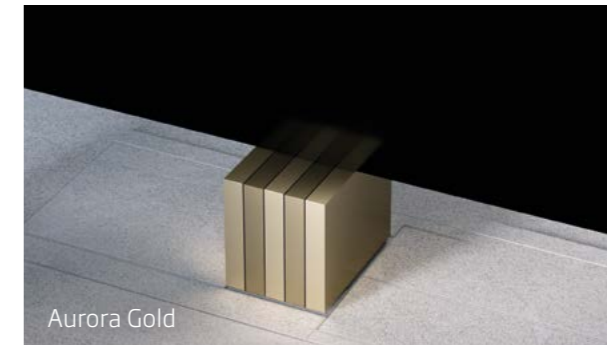

THE C SEED M1 IS AVAILABLE IN THESE ELEGANT COLORS

Lunar Silver - Velour Black - Aurora Gold - Nebula Titanium