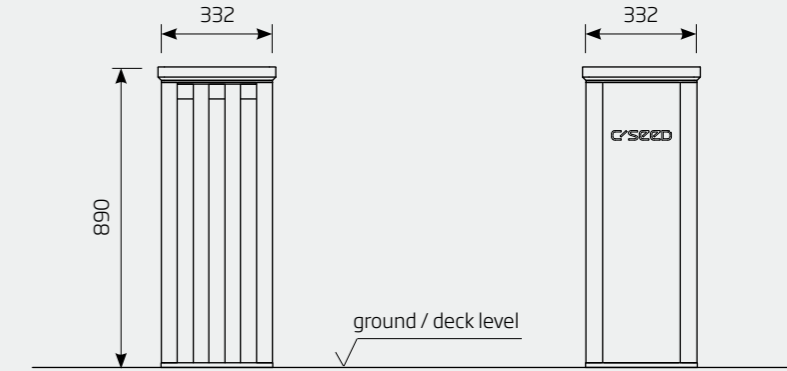

SPEAKER SYSTEM	C SEED SUPERMARINE 89
Type:	Retractable passive 2-way coaxial outdoor speaker system
Configuration:	Full range from 2.0 stereo to 9.2 surround sound
Speaker type:	L-Acoustics coaxial
Axisymmetric maximum:	125 dB
Nominal directivity (-6dB):	100°
Usable bandwidth: (-10dB):	60Hz-20kHz
Physical data H x W x D:	890 x 332 x 332 mm / 35 x 13 x 13 inch
Weight:	140 kg / 308 lbs
Materials:	Marine Grade Stainless Steel, Aluminum & rubber gasket
Integrated light:	RGB illuminated top edge
Extend/retract drive:	Remote-controlled electric telescopic drive
Remote control:	APP controlled IOS, intelligent embedded audio control

SPEAKER SYSTEM	C SEED SUPERMARINE 48
Type:	Retractable passive 2-way coaxial outdoor speaker system
Configuration:	Full range from 2.0 stereo to 9.2 surround sound
Speaker type:	L-Acoustics coaxial
Axisymmetric maximum:	125 dB
Nominal directivity (-6dB):	100°
Usable bandwidth: (-10dB):	60Hz-20kHz
Physical data H x W x D:	480 x 332 x 332mm / 19 x 13 x 13 inch
Weight:	110 kg / 243 lbs
Materials:	Marine Grade Stainless Steel, Aluminum & rubber gasket
Integrated light:	RGB illuminated top edge
Extend/retract drive:	Remote-controlled electric telescopic drive
Remote control:	APP controlled IOS, intelligent embedded audio control

C SEED HYDE 125 | C SEED SUPERMARINE 89