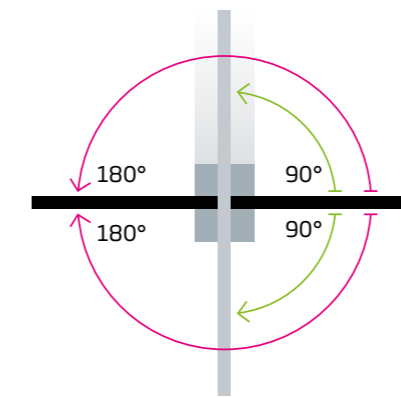

Flexible positioning

Place your TV in front of a glass window or a wall, there is no limit. Its easy-to-install and practical design adapts to your needs in any environment.

TV rotation: 180° left and right or 90° left and right