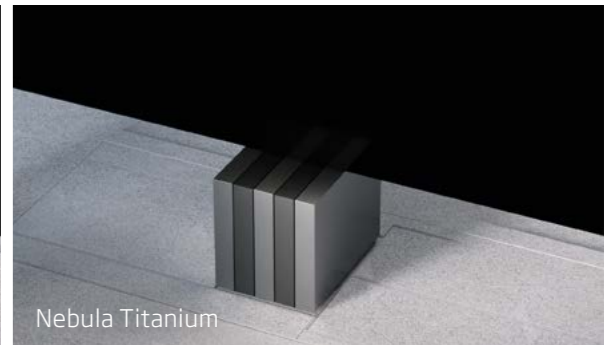

THE C SEED M1 IS AVAILABLE IN THESE ELEGANT COLORS

Lunar Silver - Velour Black - Aurora Gold - Nebula Titanium