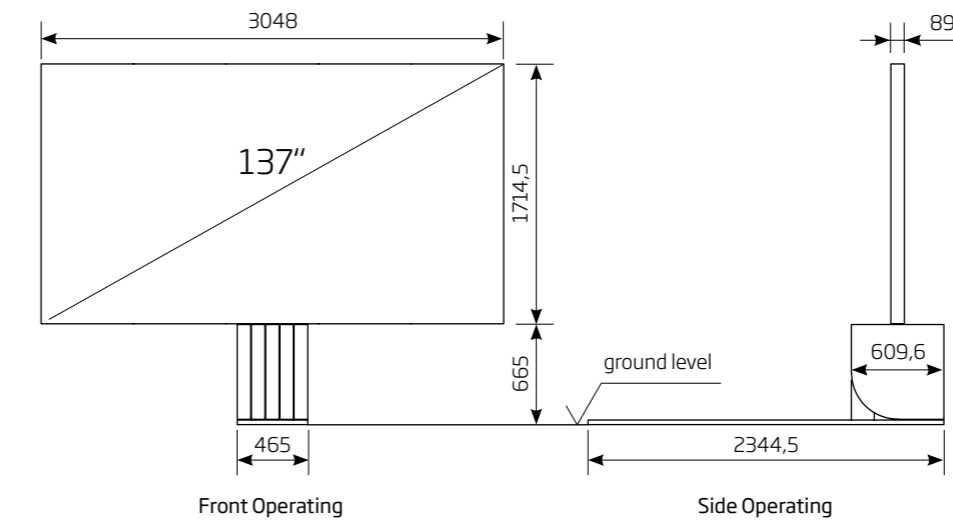

TV SYSTEM

Resolution	4K (UHD)			
Brightness	nits	1000		
Pixel pitch	mm	0.9	0.7	0.6
Processing depth	bit	16 per color		
Color spectrum	colors	64 billion		
Refresh rate	Hz	3,840		
Lifespan LED	h	100,000		
Contrast ratio		30,000:1		
Color temperature adjustable	k	3,000 - 10,000		
Viewing angle - horizontal | vertical	degrees	170 | 170		
Operating temperature range		°C: 0 to +40 | °F: +32 to +104		
Broadband speaker peak out	W	8 x 12	6 x 12	4 x 12
Broadband speaker frequency range		200 - 20 kHz		
Subwoofer peak out	W	1 x 200		
Subwoofer frequency range		60 - 400Hz		

INPUT / OUTPUT

Video input	3x HDMI 2.0/HDCP 2.2 support (TV tuner is not included)		
Serial in/output	2 x USB		
Audio output	pre-amp. 9.2, independent sub		
Network connection	1 x RJ45		

OPERATION

Power supply LED screen	Standard	1 x 240V+N+PE/32A/50-60Hz		
	High-Leg-Delta	3 x 240V+PE/30A/50-60Hz		
	Single-Phase / Split-Phase	240V/120V+PE/60A/50-60Hz		
	Three-Phase (optional)	3 x 400V+N+PE/16A/50-60Hz		
Input power max | typical	W/m²	500 | 160		
Power consumption max | typical	kW	3.8 | 1.2	2.6 | 0.9	1.7 | 0.55

SPECIFIC FEATURES

Adaptive Gap Calibration (AGC)	Remote Control
9.2 AV-Receiver	4K LED HDR10+ Controller
TV rotation: 180° left and right or 90° left and right