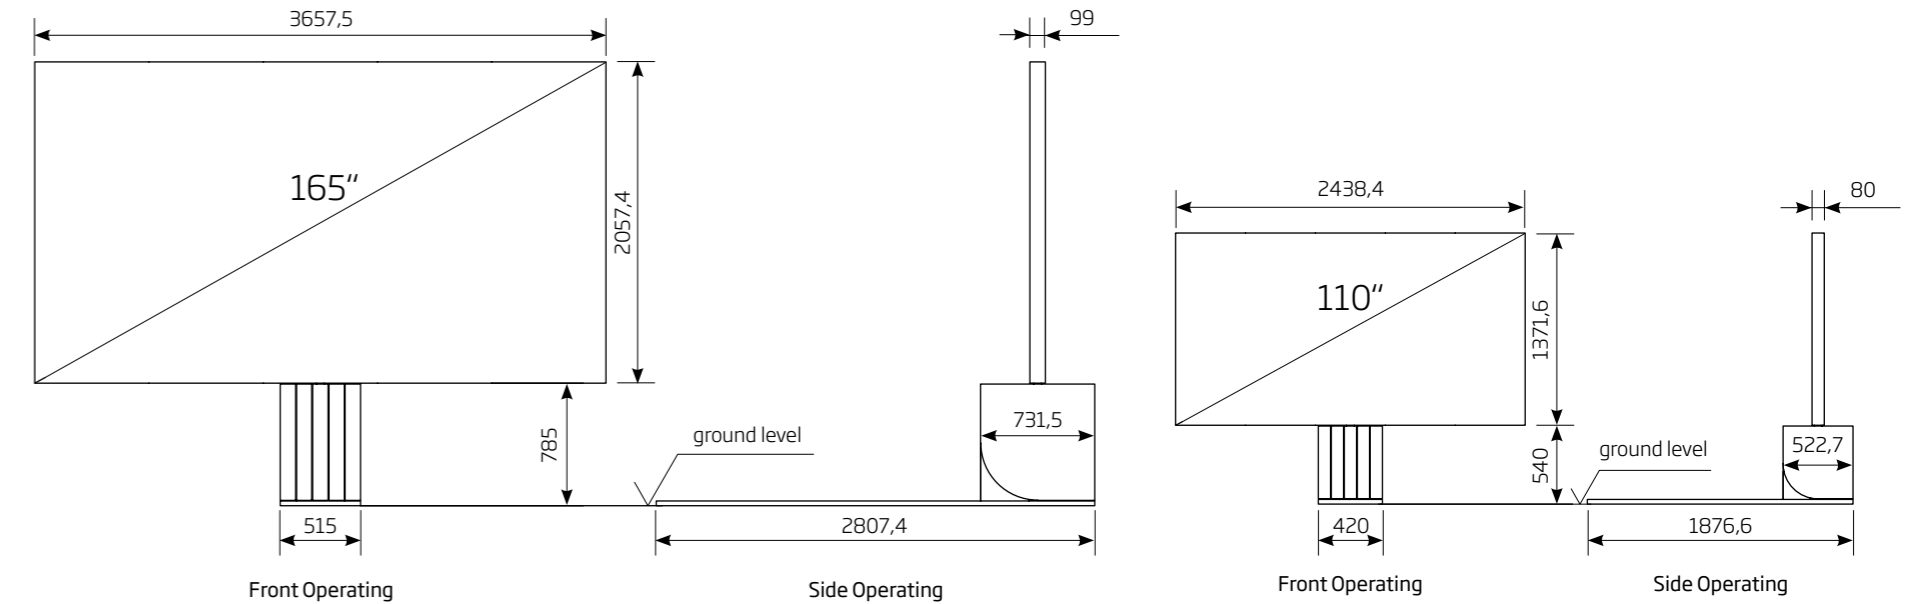

TV SYSTEM

Resolution	4K (UHD)			
Brightness	nits	1000		
Pixel pitch	mm	0.9	0.7	0.6
Processing depth	bit	16 per color		
Color spectrum	colors	64 billion		
Refresh rate	Hz	3,840		
Lifespan LED	h	100,000		
Contrast ratio		30,000:1		
Color temperature adjustable	k	3,000 - 10,000		
Viewing angle - horizontal | vertical	degrees	170 | 170		
Operating temperature range		°C: 0 to +40 | °F: +32 to +104		
Broadband speaker peak out	W	8 x 12	6 x 12	4 x 12
Broadband speaker frequency range		200 - 20 kHz		
Subwoofer peak out	W	1 x 200		
Subwoofer frequency range		60 - 400Hz		

INPUT / OUTPUT

Video input	3x HDMI 2.0/HDCP 2.2 support (TV tuner is not included)		
Serial in/output	2 x USB		
Audio output	pre-amp. 9.2, independent sub		
Network connection	1 x RJ45		

OPERATION

Power supply LED screen	Standard	1 x 240V+N+PE/32A/50-60Hz		
	High-Leg-Delta	3 x 240V+PE/30A/50-60Hz		
	Single-Phase / Split-Phase	240V/120V+PE/60A/50-60Hz		
	Three-Phase (optional)	3 x 400V+N+PE/16A/50-60Hz		
Input power max | typical	W/m²	500 | 160		
Power consumption max | typical	kW	3.8 | 1.2	2.6 | 0.9	1.7 | 0.55

SPECIFIC FEATURES

Adaptive Gap Calibration (AGC)	Remote Control
9.2 AV-Receiver	4K LED HDR10+ Controller
TV rotation: 180° left and right or 90° left and right