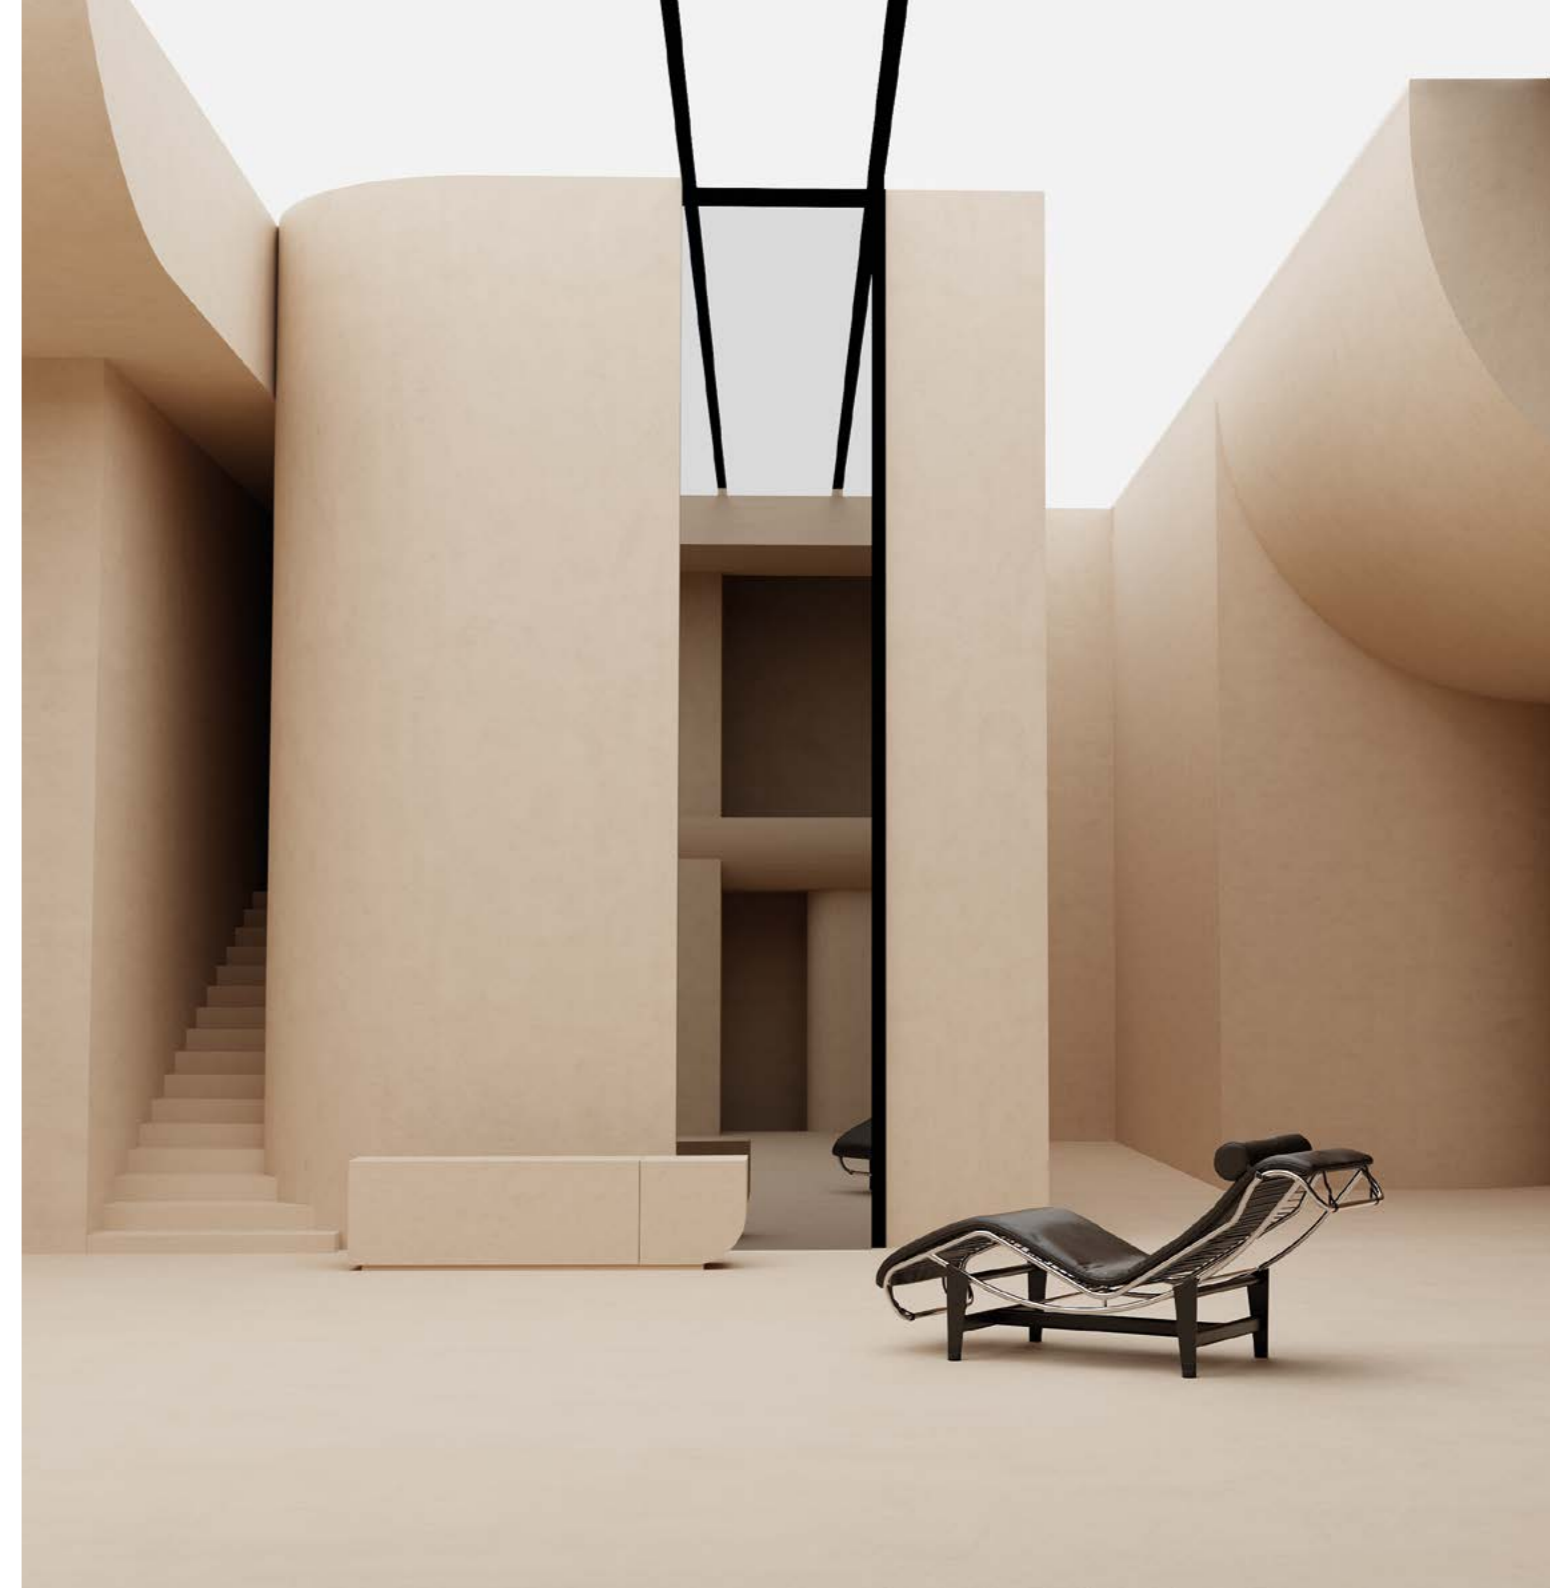

## Single View Elegance: „A Curated Showcase of Classic & Bespoke“

With its unique design language that combines curves with straight lines and functionality, the N1 is perfectly suited for a wide range of design directions, including contemporary Art Deco, Organic Modern, and Industrial. “Bespoke” customizations enable the inclusion of bold artworks and the selection of exceptional material combinations, resulting in an unparalleled identity for each space.