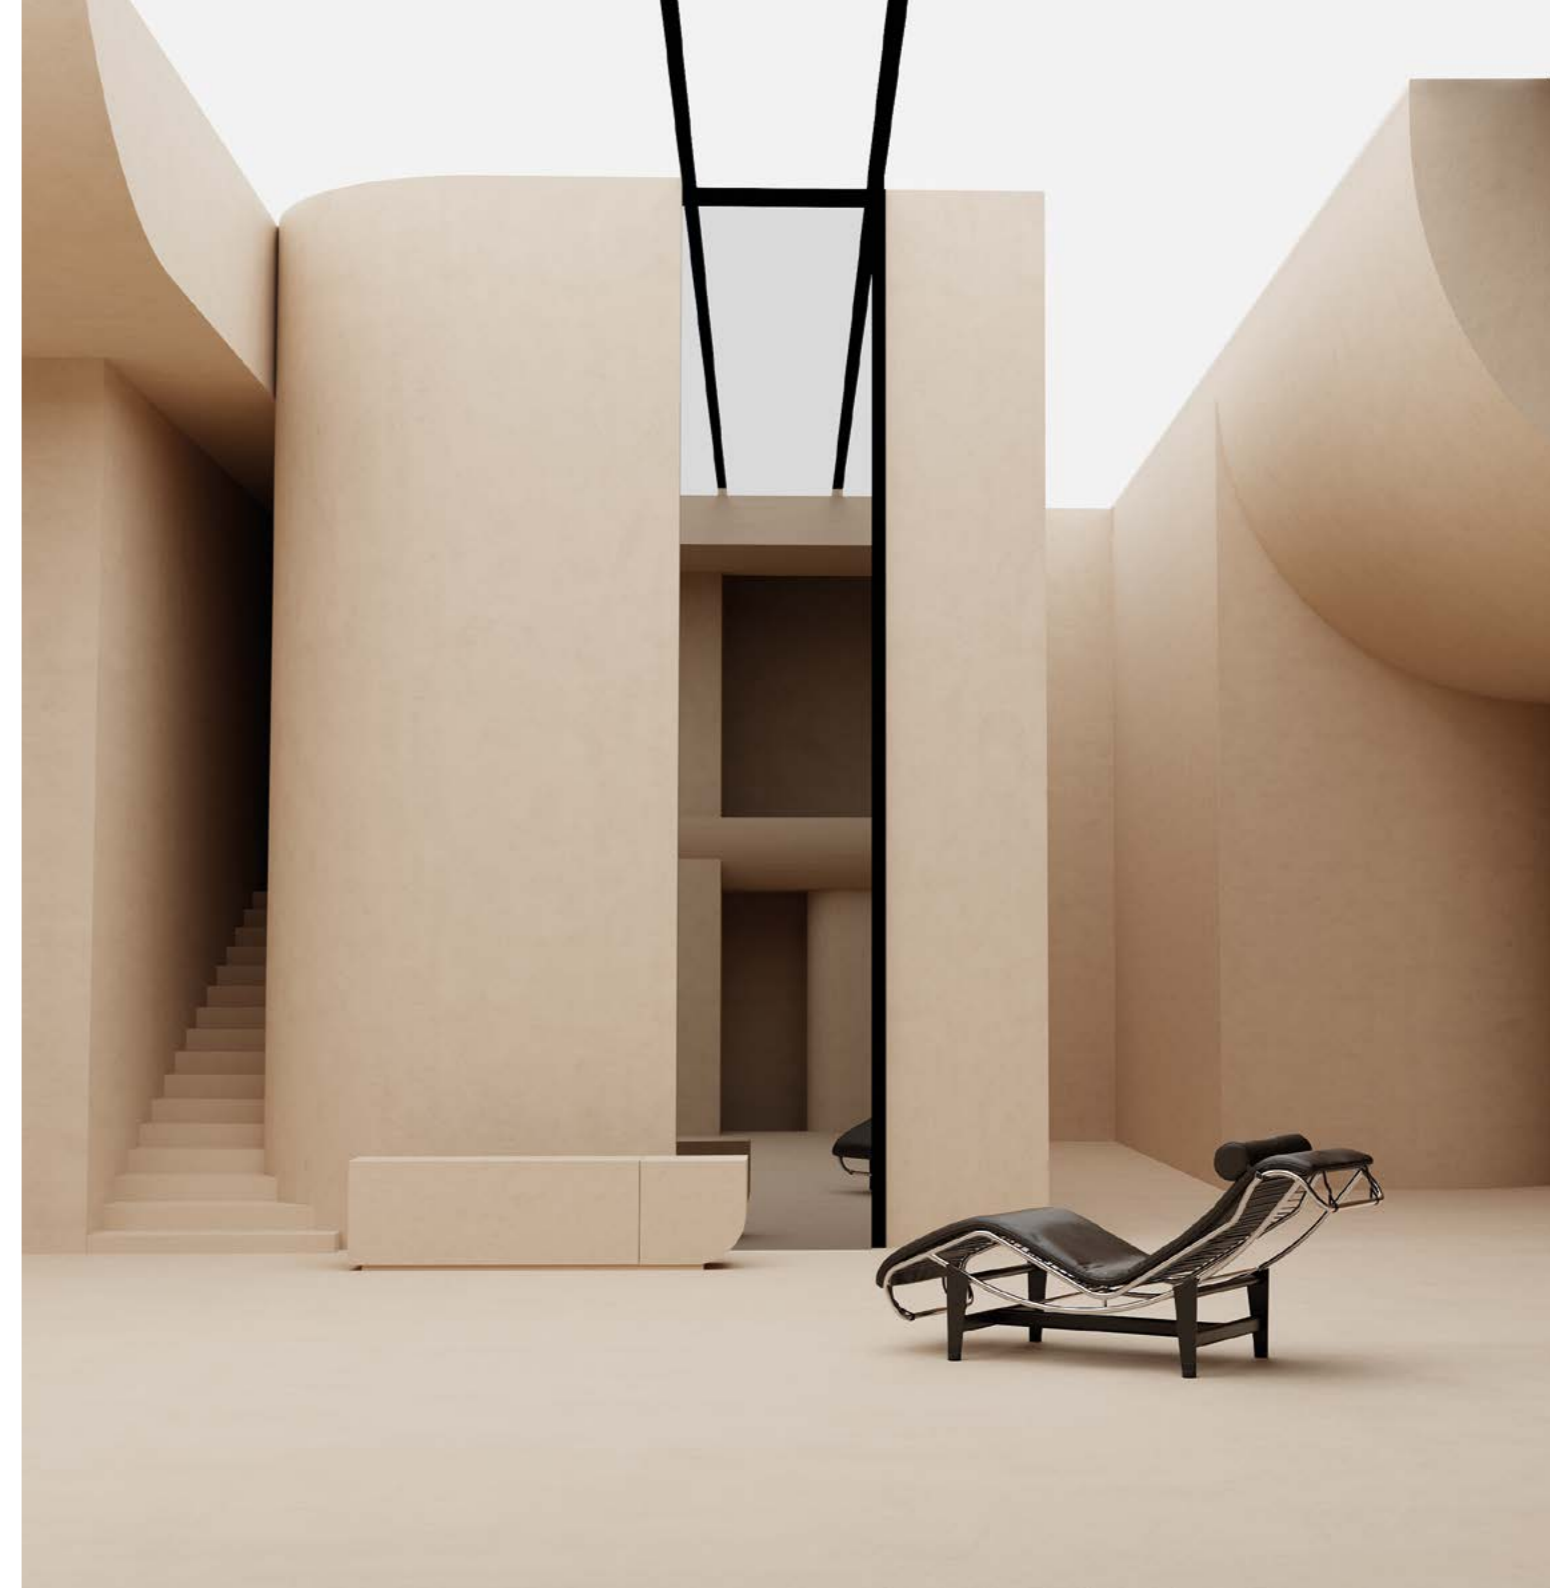

PALAIS

NYC

Modern Casa

FLORENCE

Modular in Space

Open Elegance: Beyond Wall-Focused Living

Flexible positioning

Place your TV in front of a glass window or a wall, there is no limit. Its easy-to-install and practical design adapts to your needs in any environment, making your cinematic sideboard an aesthetic addition in any form.

And as if that wasn't enough, this extraordinary screen can rotate up to 180 degrees, adjusting effortlessly to your preferred viewing angle. When the show is over, it elegantly folds back onto its base, waiting discreetly for the next time it can enchant you.

The 165" model is the biggest version in the series, letting you immerse yourself in a multi-sensory experience like no other.

Single View Elegance: „A Curated Showcase of Classic & Bespoke“

With its unique design language that combines curves with straight lines and functionality, the N1 is perfectly suited for a wide range of design directions, including contemporary Art Deco, Organic Modern, and Industrial. “Bespoke” customizations enable the inclusion of bold artworks and the selection of exceptional material combinations, resulting in an unparalleled identity for each space.

**Classic in
Timeless Silver**

A vertical bar on the left side of the page with a gradient from light gray at the top to dark gray at the bottom.

Color and Technology

Colorscheme:

Classic

Beyond the carefully curated and presented color combinations, we offer the opportunity for even more customization options. Our nine „Classic“ colors and materials, along with the choice of finish from high gloss, semi-gloss, to matte and metallic allow for even finer nuances - especially when you take control of the seven customizable parts to further refine the device to suit your interior.