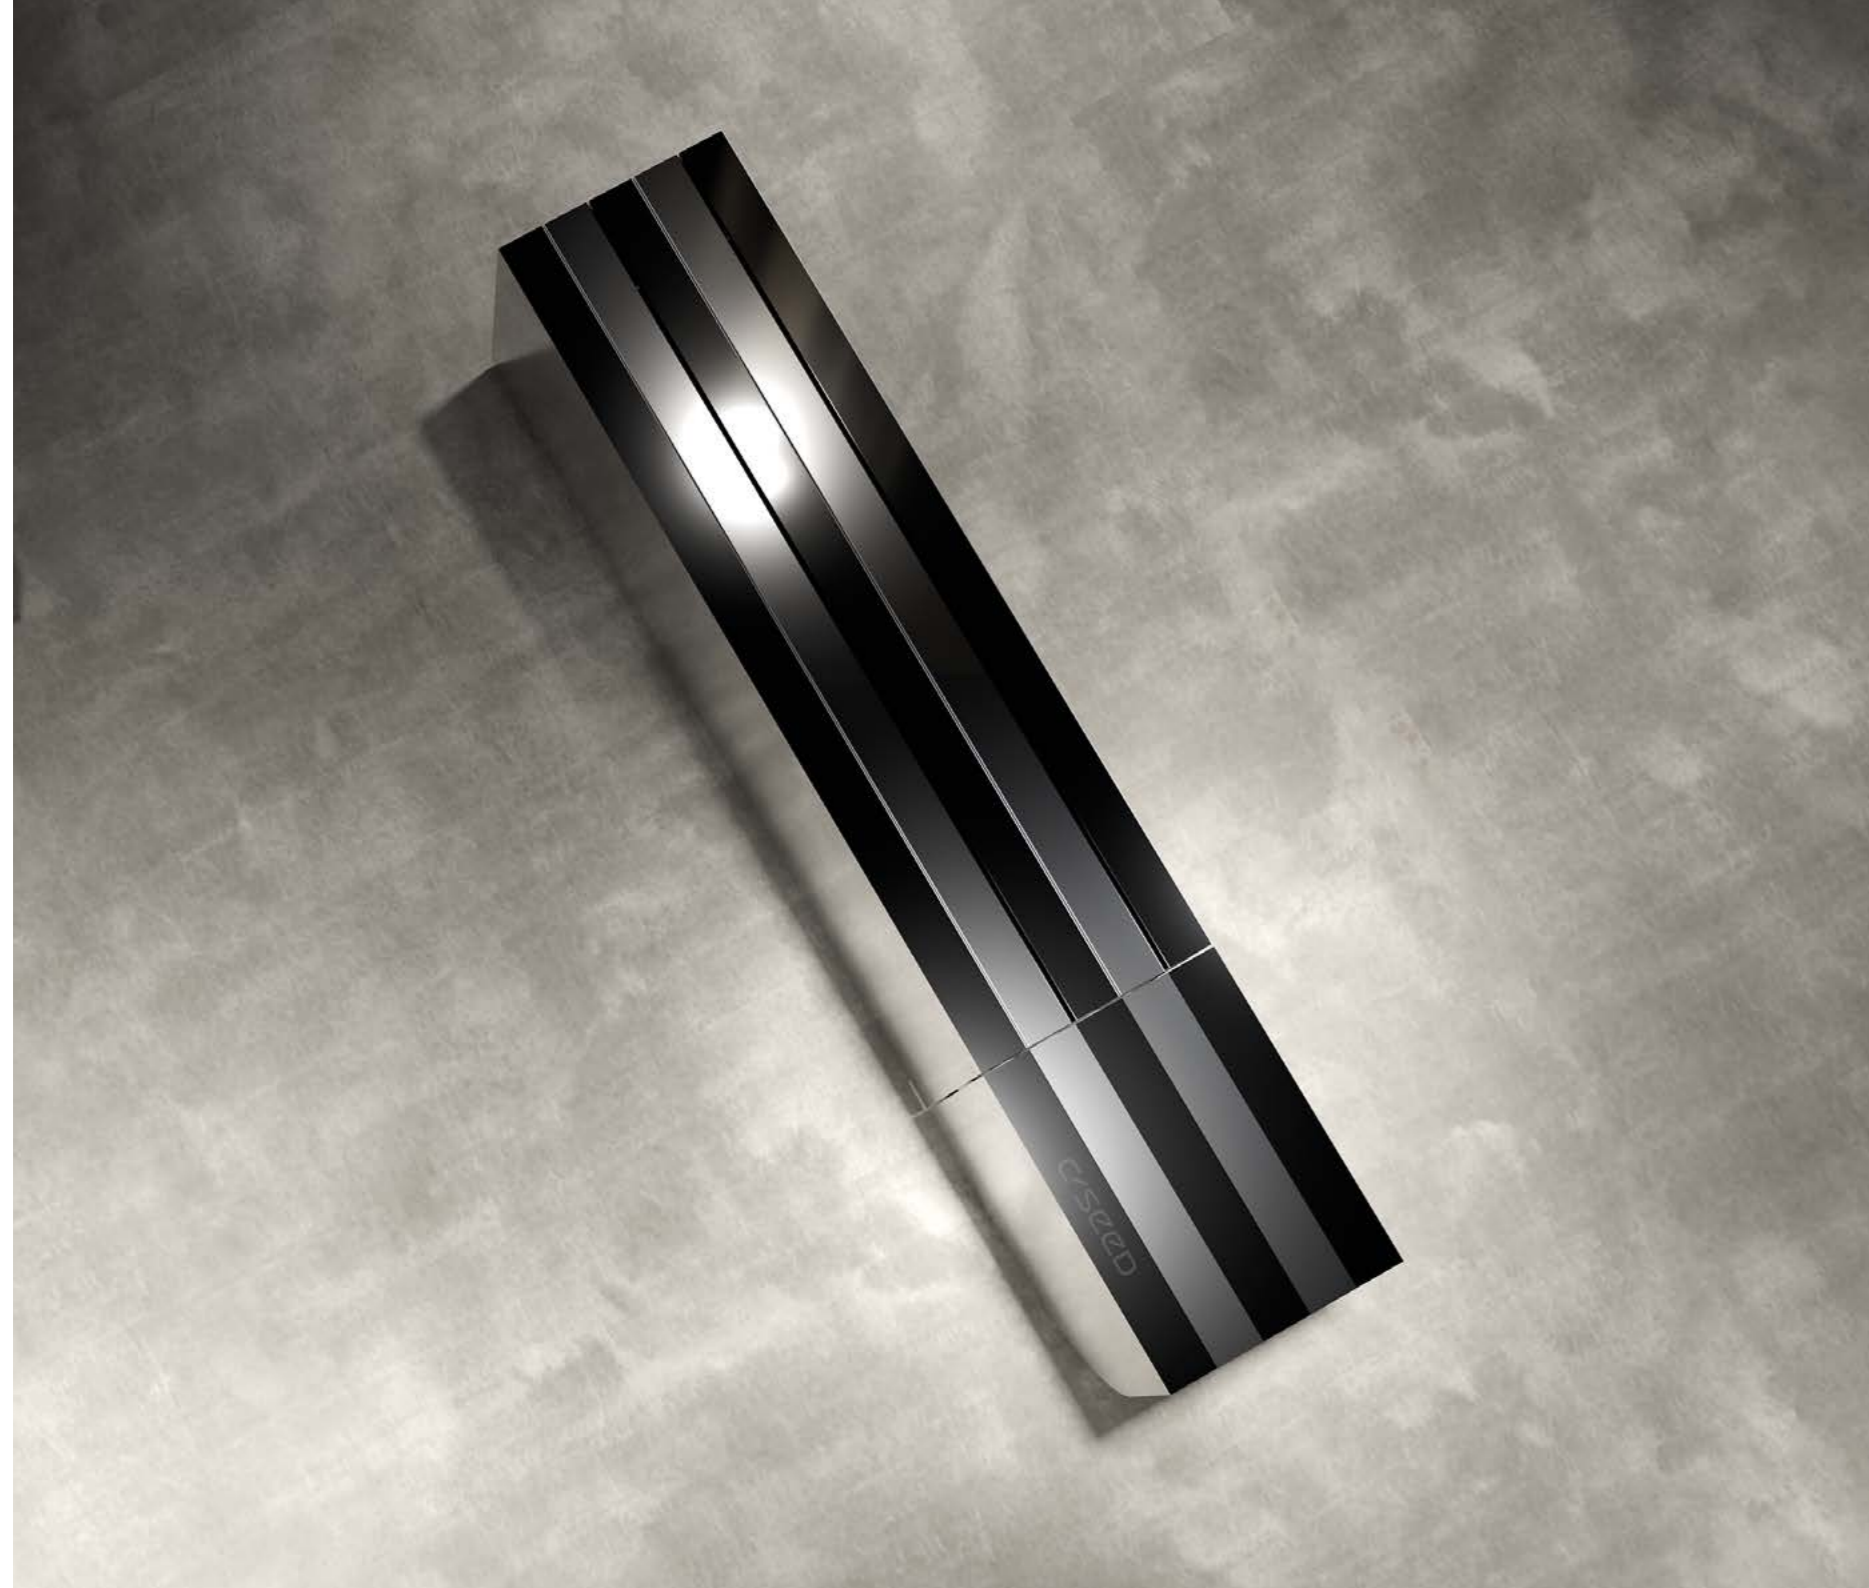

**Classic in
Timeless Silver**

A vertical bar on the left side of the page with a gradient from light gray at the top to dark gray at the bottom.

Color and Technology

Colorscheme:

Classic

Beyond the carefully curated and presented color combinations, we offer the opportunity for even more customization options. Our nine „Classic“ colors and materials, along with the choice of finish from high gloss, semi-gloss, to matte and metallic allow for even finer nuances - especially when you take control of the seven customizable parts to further refine the device to suit your interior.