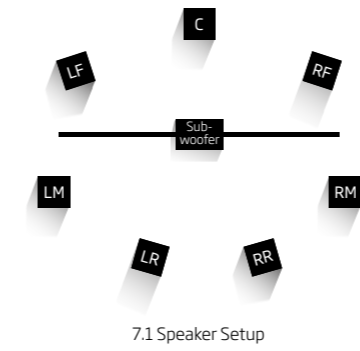

Total quality sound

Every C SEED N1 comes with onboard 2.1 high-end audio for total quality sound to match the screen's unparalleled visual quality, with the soundbar organically integrated into the frame design. The necessary interfaces for latest external audio up to 9.2 are on board as well.