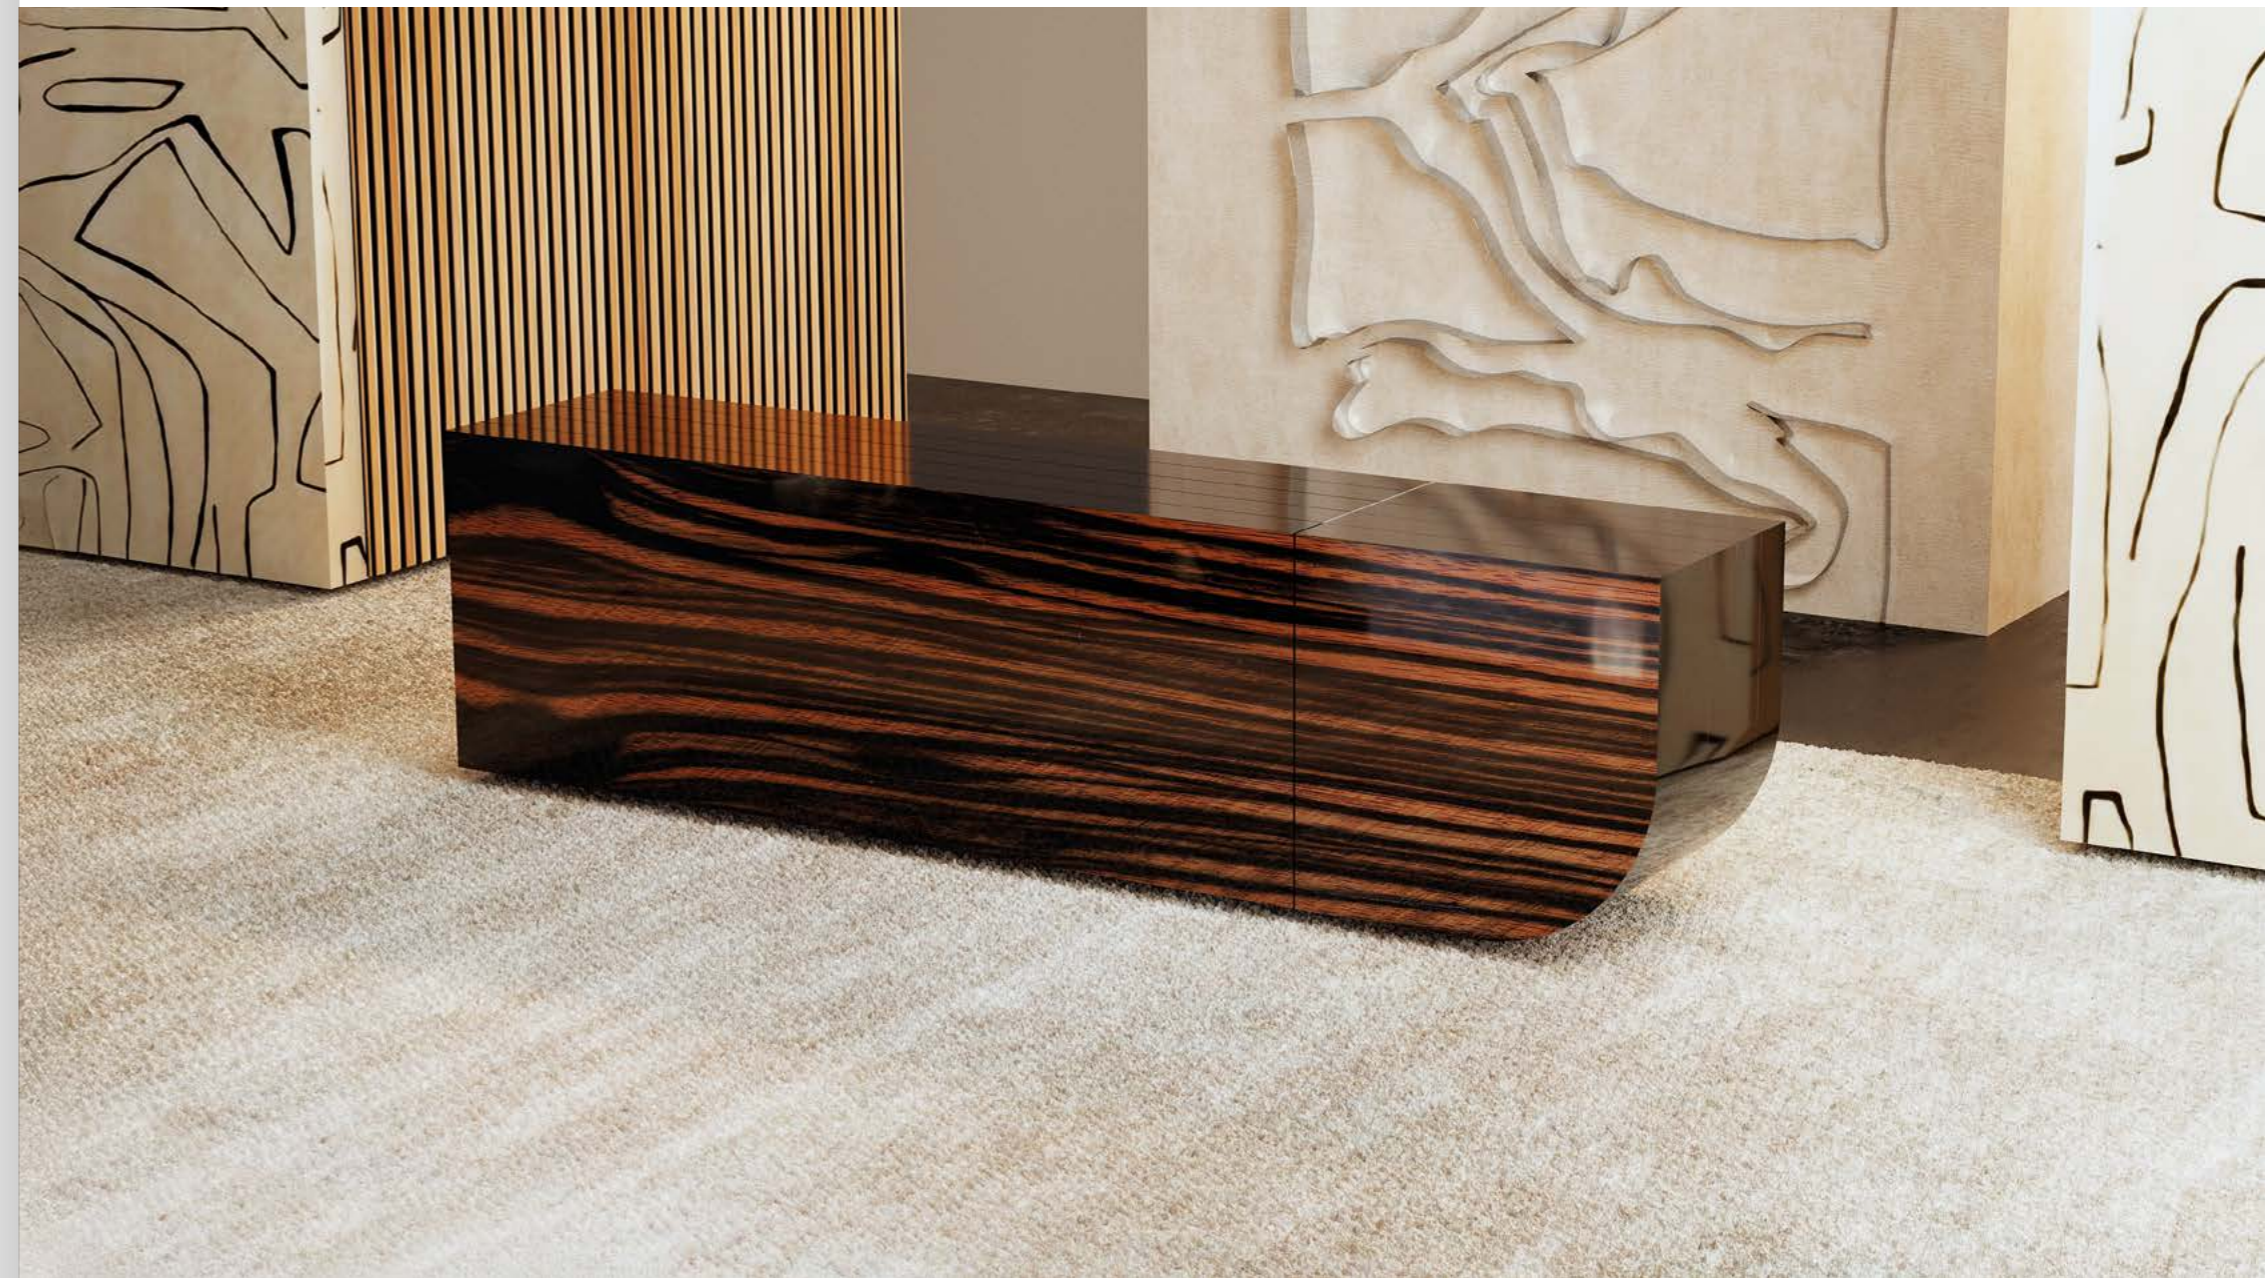

**Classic in
Timeless Silver**

A vertical bar on the left side of the page with a gradient from light gray at the top to dark gray at the bottom.

Color and Technology

Colorscheme:

Classic

Beyond the carefully curated and presented color combinations, we offer the opportunity for even more customization options. Our nine „Classic“ colors and materials, along with the choice of finish from high gloss, semi-gloss, to matte and metallic allow for even finer nuances - especially when you take control of the seven customizable parts to further refine the device to suit your interior.